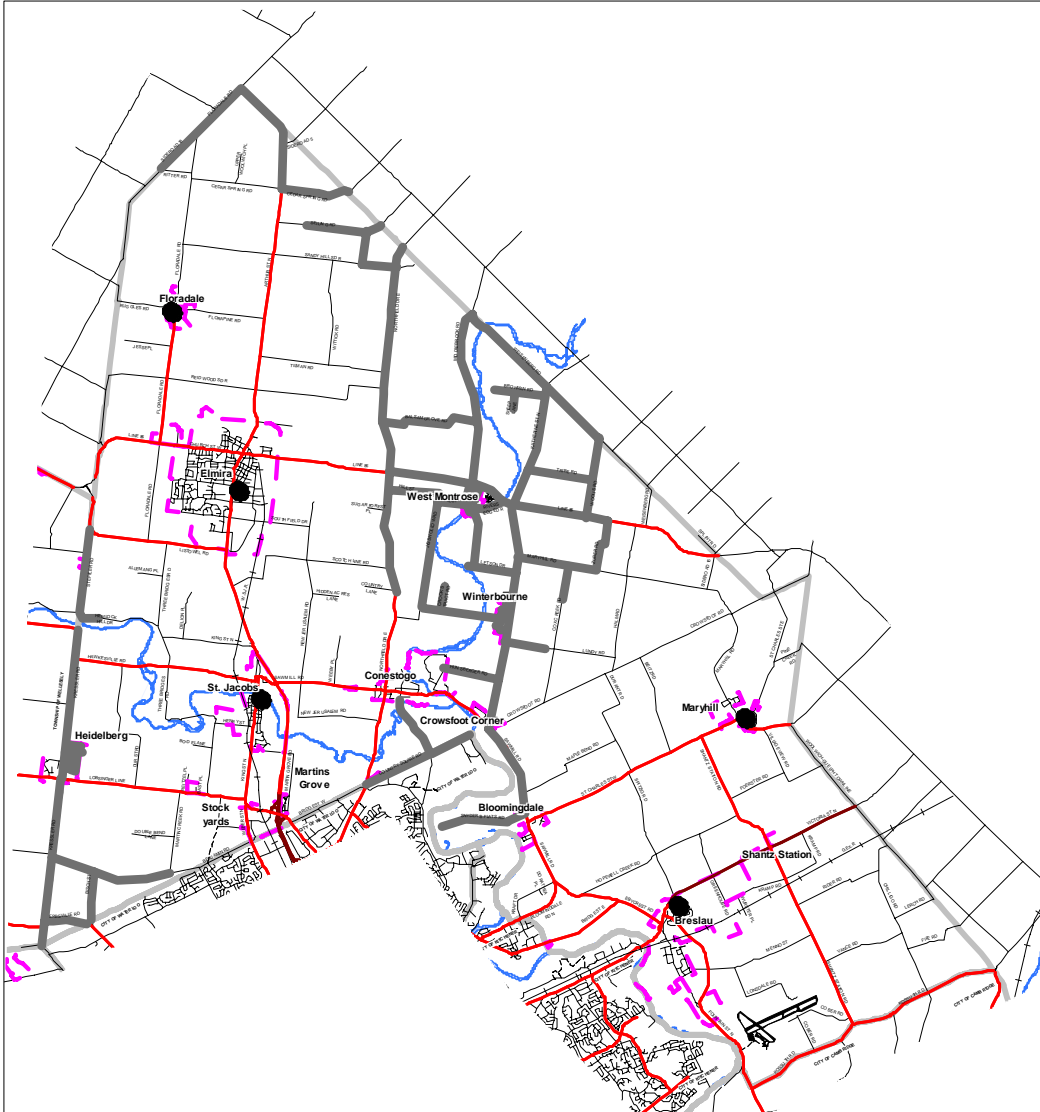

**FIRE RESPONSE TIME
FIVE STATIONS
REMOVE CONESTOGO**

Township of Woolwich
Fire Station Scenario
2007

- Comments
- Stations in:
Breslau, Maryhill, Elmira,
Floradale and St. Jacobs
 - No Conestogo Station

- Area that cannot
be serviced in:
7 minute travel time
10 minute response
- Fire Station