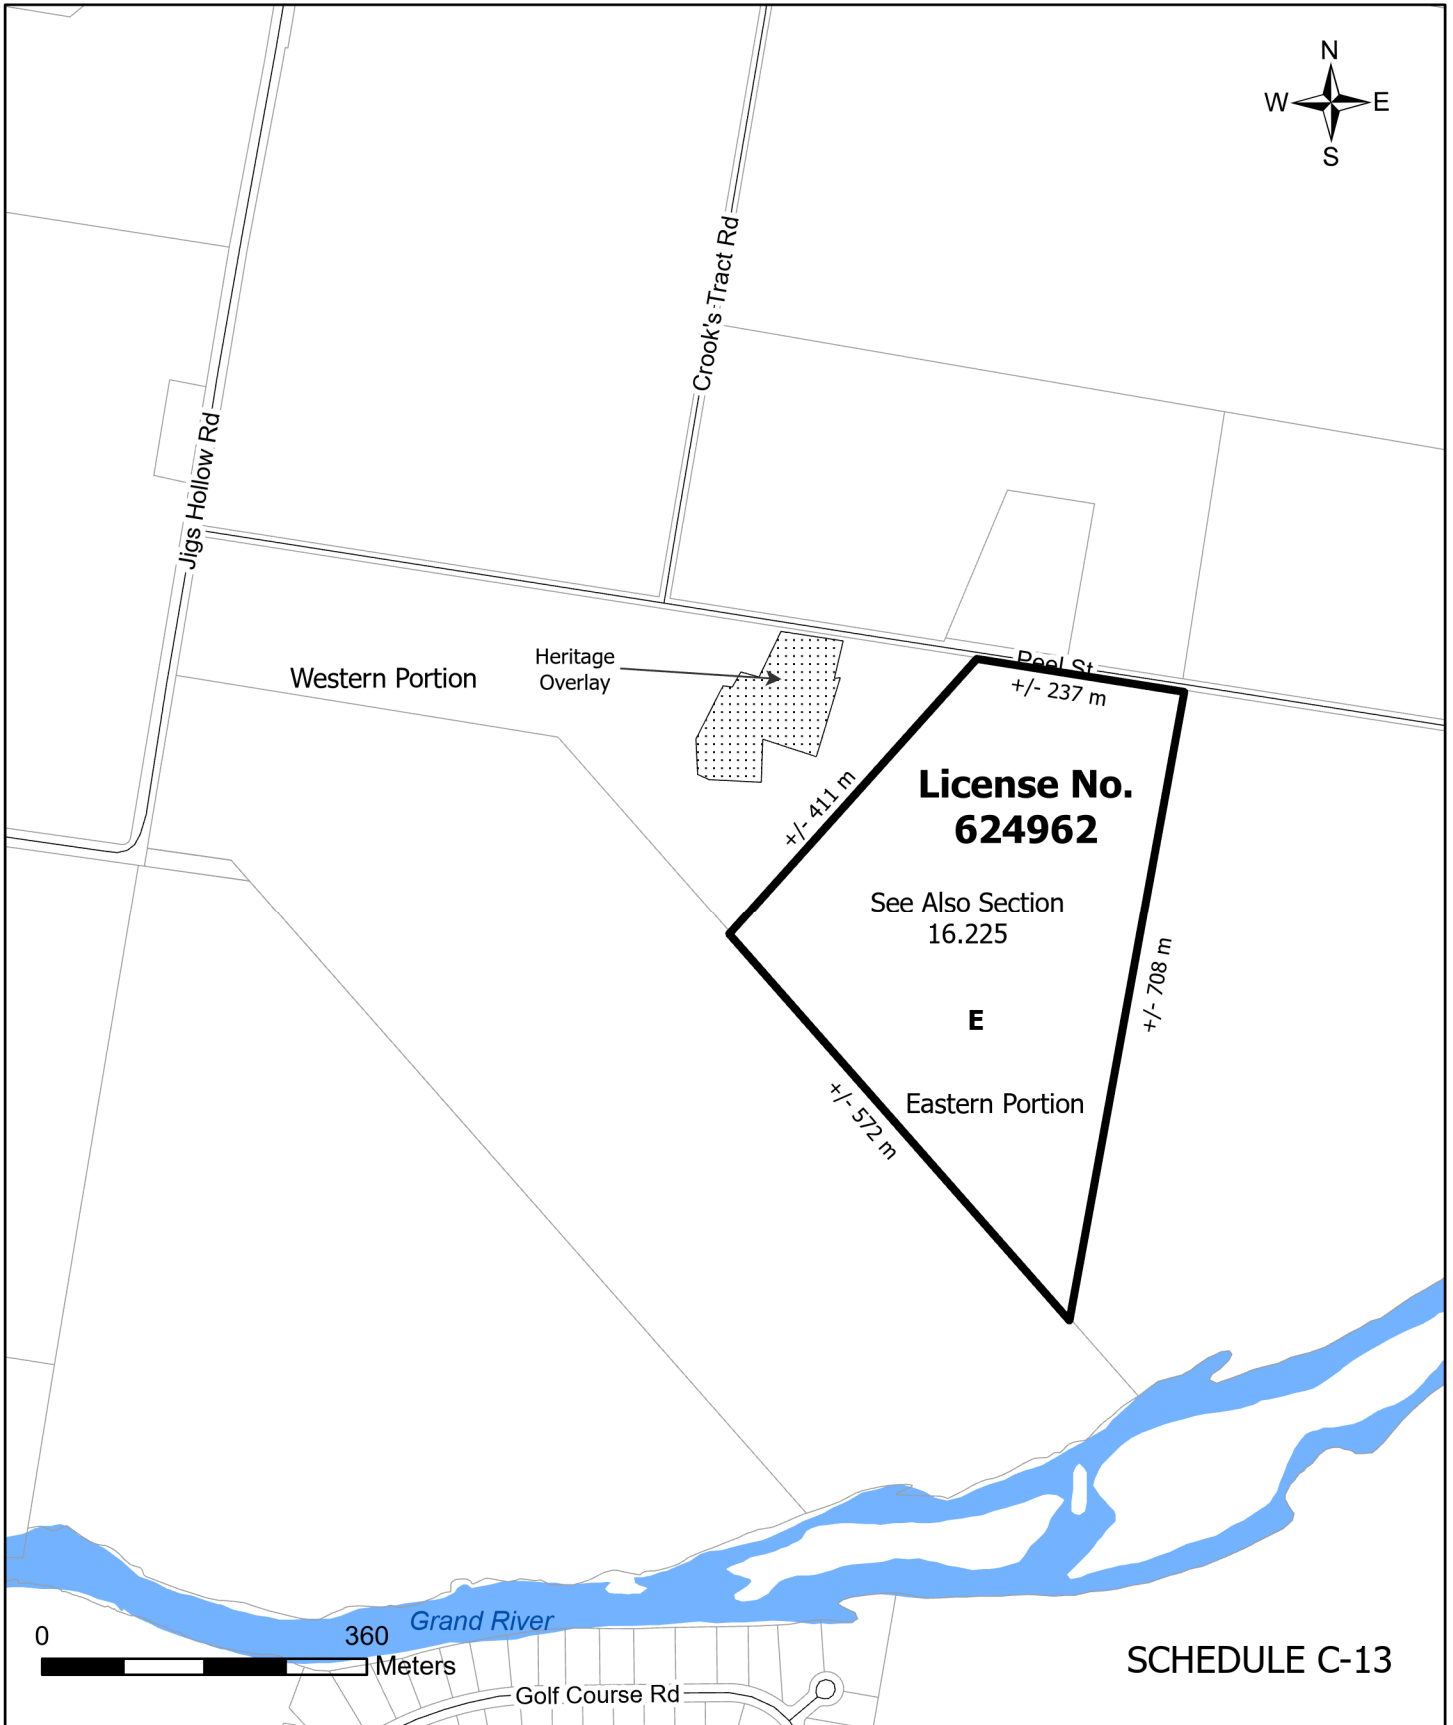

SCHEDULE C-3

Schedule "C"
Woolwich Street South
WATERLOO TRACT GERMAN COMPANY PT LOT 115 AND 116

SCHEDULE C-4

Schedule "C"
777 Sandy Hills Drive
GERMAN COMPANY TRACT PT LOT 98

SCHEDULE C-5

Schedule "C"
Snyder's Flats Road
TRACT JAMES WILSON PT LOT 7 AND PT LT 6 L OXBOW PT AND
RP 58R13305 PT 1 FP11-3

Schedule "C"
154 Snyder Avenue
TRACT GERMAN COMPANY PT LOTS 89 & 90

License No. 5588

SCHEDULE C-7

Schedule "C"
1090 Rivers Edge Drive
TRACT GERMAN COMPANY PT LOT 74

SCHEDULE C-8

Schedule "C"
2660 Arthur Street North
TRACT GERMAN COMPANY PT LOTS 93 AND 94 RP 58R1204 PT 1

Schedule "C"

6225 Middlebrook Road & Vacant Lands South of 6225 Middlebrook Road
TRACT GERMAN COMPANY PT LOT 72 AND PT LOT 73

Schedule "C"
6240 Line 86
TRACT GERMAN COMPANY PT LOT 74

0 160 Meters

SCHEDULE C-11

Schedule "C"
889 Bridge Street West
TRACT GERMAN COMPANY PT LOT 4 RP 58R16307 PTS 1 AND 2

Schedule "C"
125 Peel Street
CON BF WGR TRACT CROOKS PT LOT 3

SCHEDULE C-13

Schedule "C"

1175 & 1195 Foerster Road and 1472 Village View Road
TRACT GERMAN COMPANY PT LOT 82 RP 58R680 PTS 3 AND 4 RP 58R8064 PT 2
RP 58R995 PTS 1 AND 2 RP58R 511 PT 1