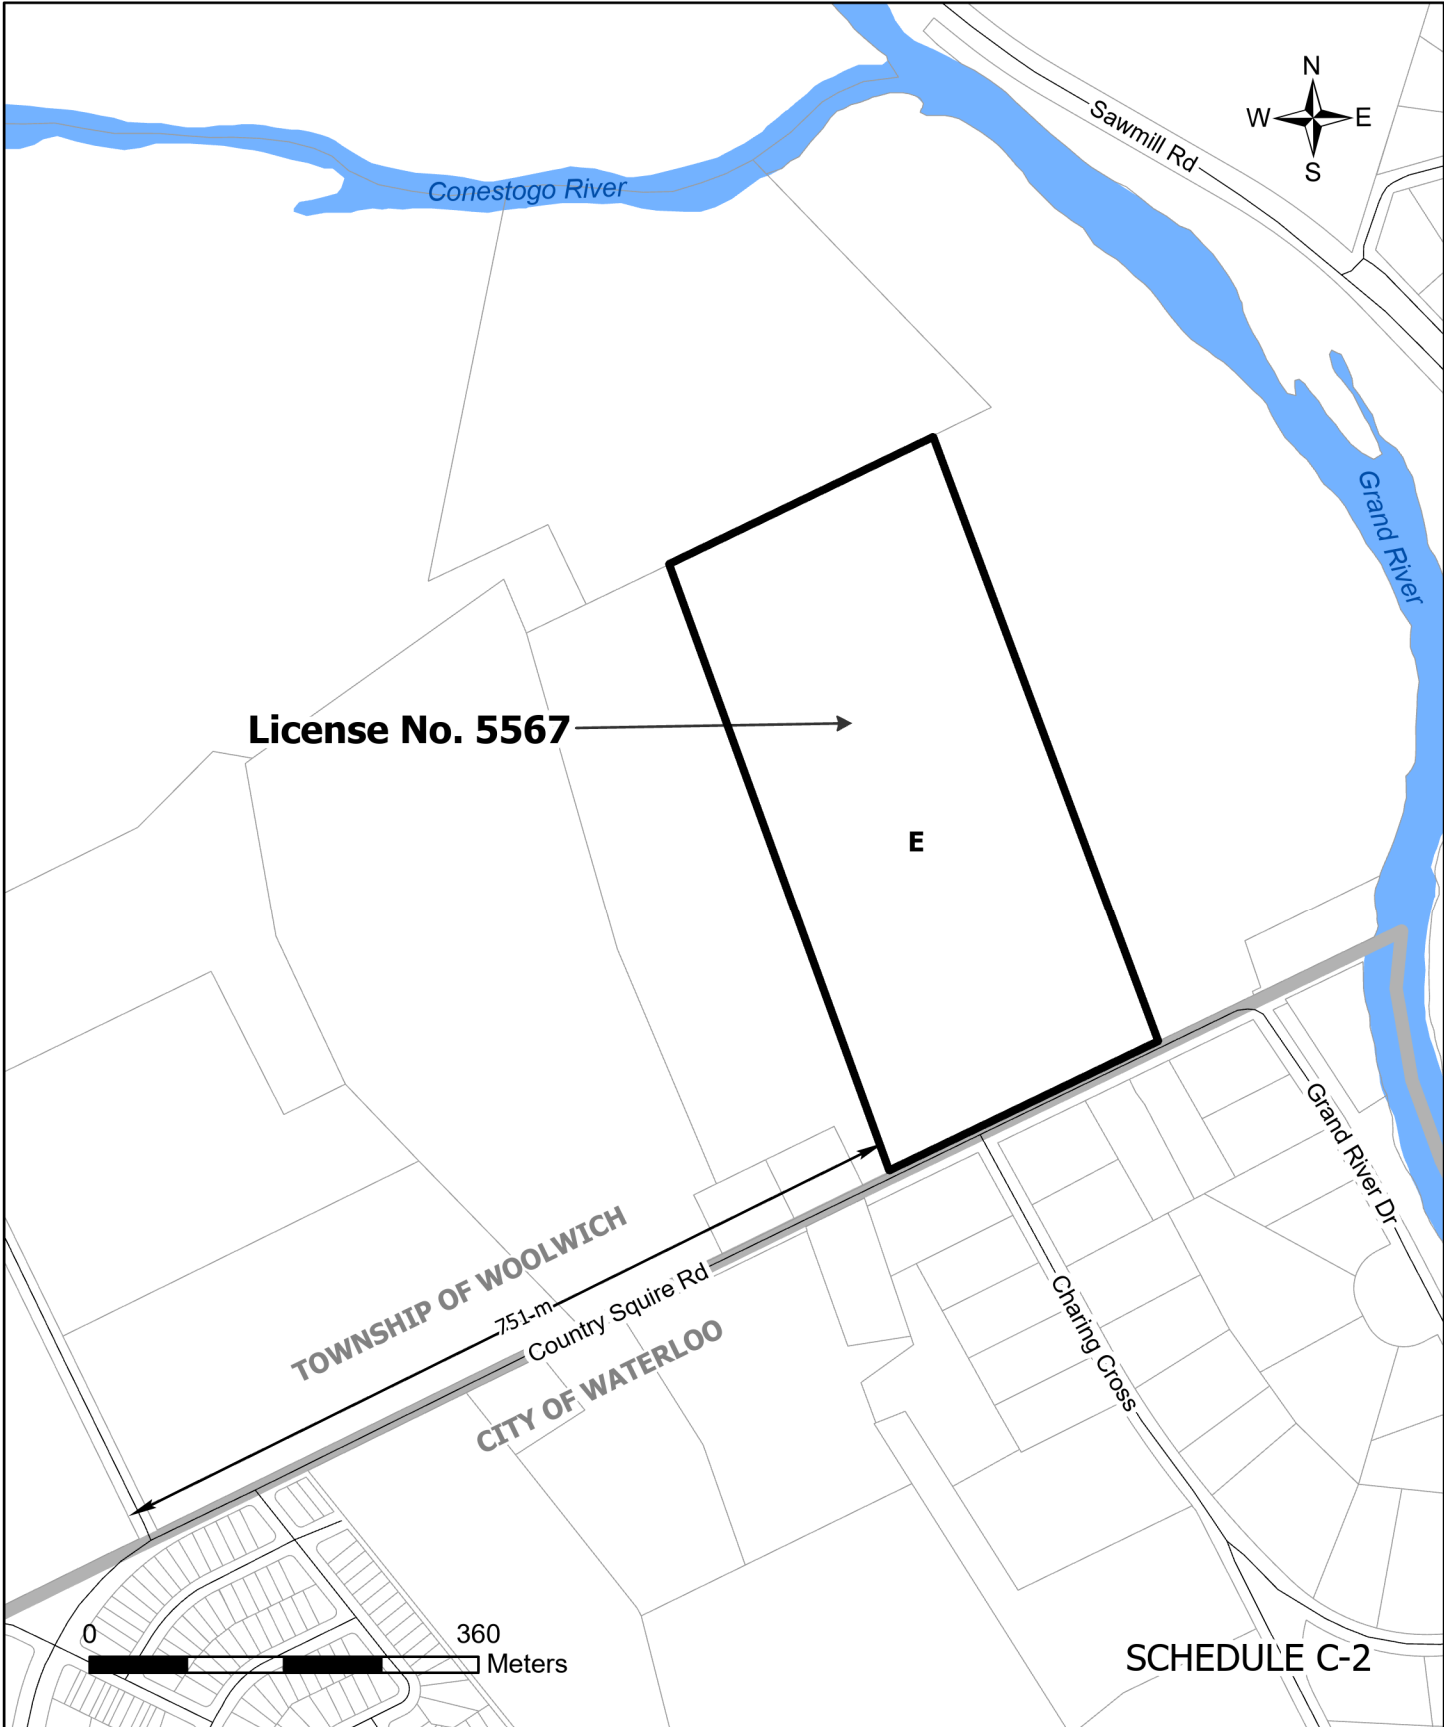

Schedule "C"
6444 Line 86
GCT PT LOT 69 PT LOT 72

SCHEDULE C-1

Schedule "C"
770 Country Squire Road
TRACT GERMAN COMPANY PT LOT 1

Schedule "C"
985 Bridge Street West
WOOLWICH GERMAN COMPANY TRACT PT LOTS 4 AND 5
RP 58R4762 PT PT 2

SCHEDULE C-3

Schedule "C"
Woolwich Street South
WATERLOO TRACT GERMAN COMPANY PT LOT 115 AND 116

SCHEDULE C-4

Schedule "C"
777 Sandy Hills Drive
GERMAN COMPANY TRACT PT LOT 98

SCHEDULE C-5

Schedule "C"
Snyder's Flats Road
TRACT JAMES WILSON PT LOT 7 AND PT LT 6 L OXBOW PT AND
RP 58R13305 PT 1 FP11-3

Schedule "C"
154 Snyder Avenue
TRACT GERMAN COMPANY PT LOTS 89 & 90

License No. 5588

SCHEDULE C-7

Schedule "C"
1090 Rivers Edge Drive
TRACT GERMAN COMPANY PT LOT 74

SCHEDULE C-8

Schedule "C"
2660 Arthur Street North
TRACT GERMAN COMPANY PT LOTS 93 AND 94 RP 58R1204 PT 1

Schedule "C"

6225 Middlebrook Road & Vacant Lands South of 6225 Middlebrook Road
TRACT GERMAN COMPANY PT LOT 72 AND PT LOT 73

Schedule "C"
6240 Line 86
TRACT GERMAN COMPANY PT LOT 74

0 160 Meters

SCHEDULE C-11