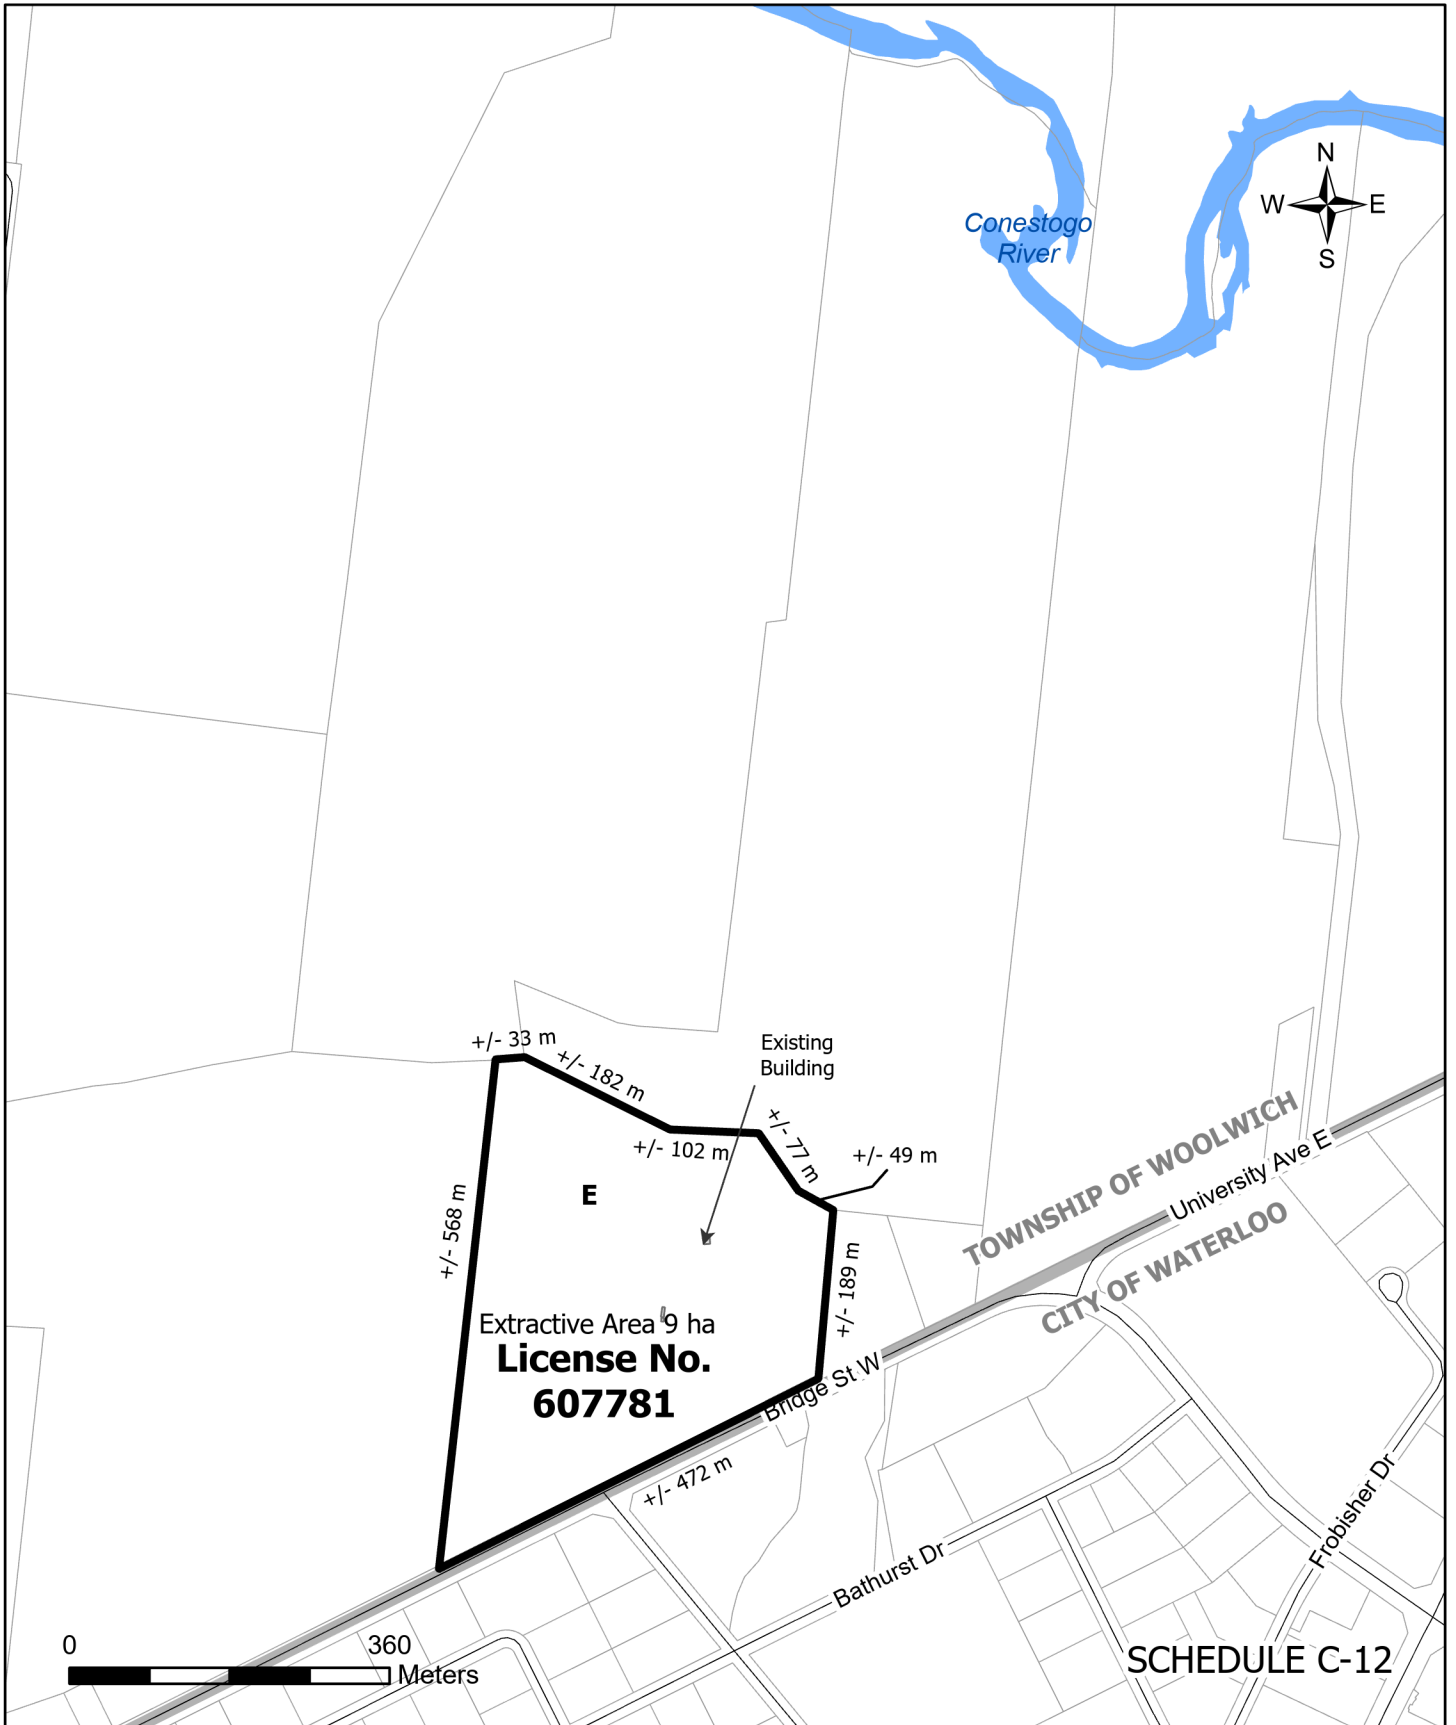

SCHEDULE C-3

Schedule "C"
Woolwich Street South
WATERLOO TRACT GERMAN COMPANY PT LOT 115 AND 116

SCHEDULE C-4

Schedule "C"
777 Sandy Hills Drive
GERMAN COMPANY TRACT PT LOT 98

SCHEDULE C-5

Schedule "C"
Snyder's Flats Road
TRACT JAMES WILSON PT LOT 7 AND PT LT 6 L OXBOW PT AND
RP 58R13305 PT 1 FP11-3

Schedule "C"
154 Snyder Avenue
TRACT GERMAN COMPANY PT LOTS 89 & 90

License No. 5588

SCHEDULE C-7

Schedule "C"
1090 Rivers Edge Drive
TRACT GERMAN COMPANY PT LOT 74

SCHEDULE C-8

Schedule "C"
2660 Arthur Street North
TRACT GERMAN COMPANY PT LOTS 93 AND 94 RP 58R1204 PT 1

Schedule "C"

6225 Middlebrook Road & Vacant Lands South of 6225 Middlebrook Road
TRACT GERMAN COMPANY PT LOT 72 AND PT LOT 73

Schedule "C"
6240 Line 86
TRACT GERMAN COMPANY PT LOT 74

0 160 Meters

SCHEDULE C-11

Schedule "C"
889 Bridge Street West
TRACT GERMAN COMPANY PT LOT 4 RP 58R16307 PTS 1 AND 2

Schedule "C"
125 Peel Street
CON BF WGR TRACT CROOKS PT LOT 3

SCHEDULE C-13

Schedule "C"

1175 & 1195 Foerster Road and 1472 Village View Road
TRACT GERMAN COMPANY PT LOT 82 RP 58R680 PTS 3 AND 4 RP 58R8064 PT 2
RP 58R995 PTS 1 AND 2 RP58R 511 PT 1