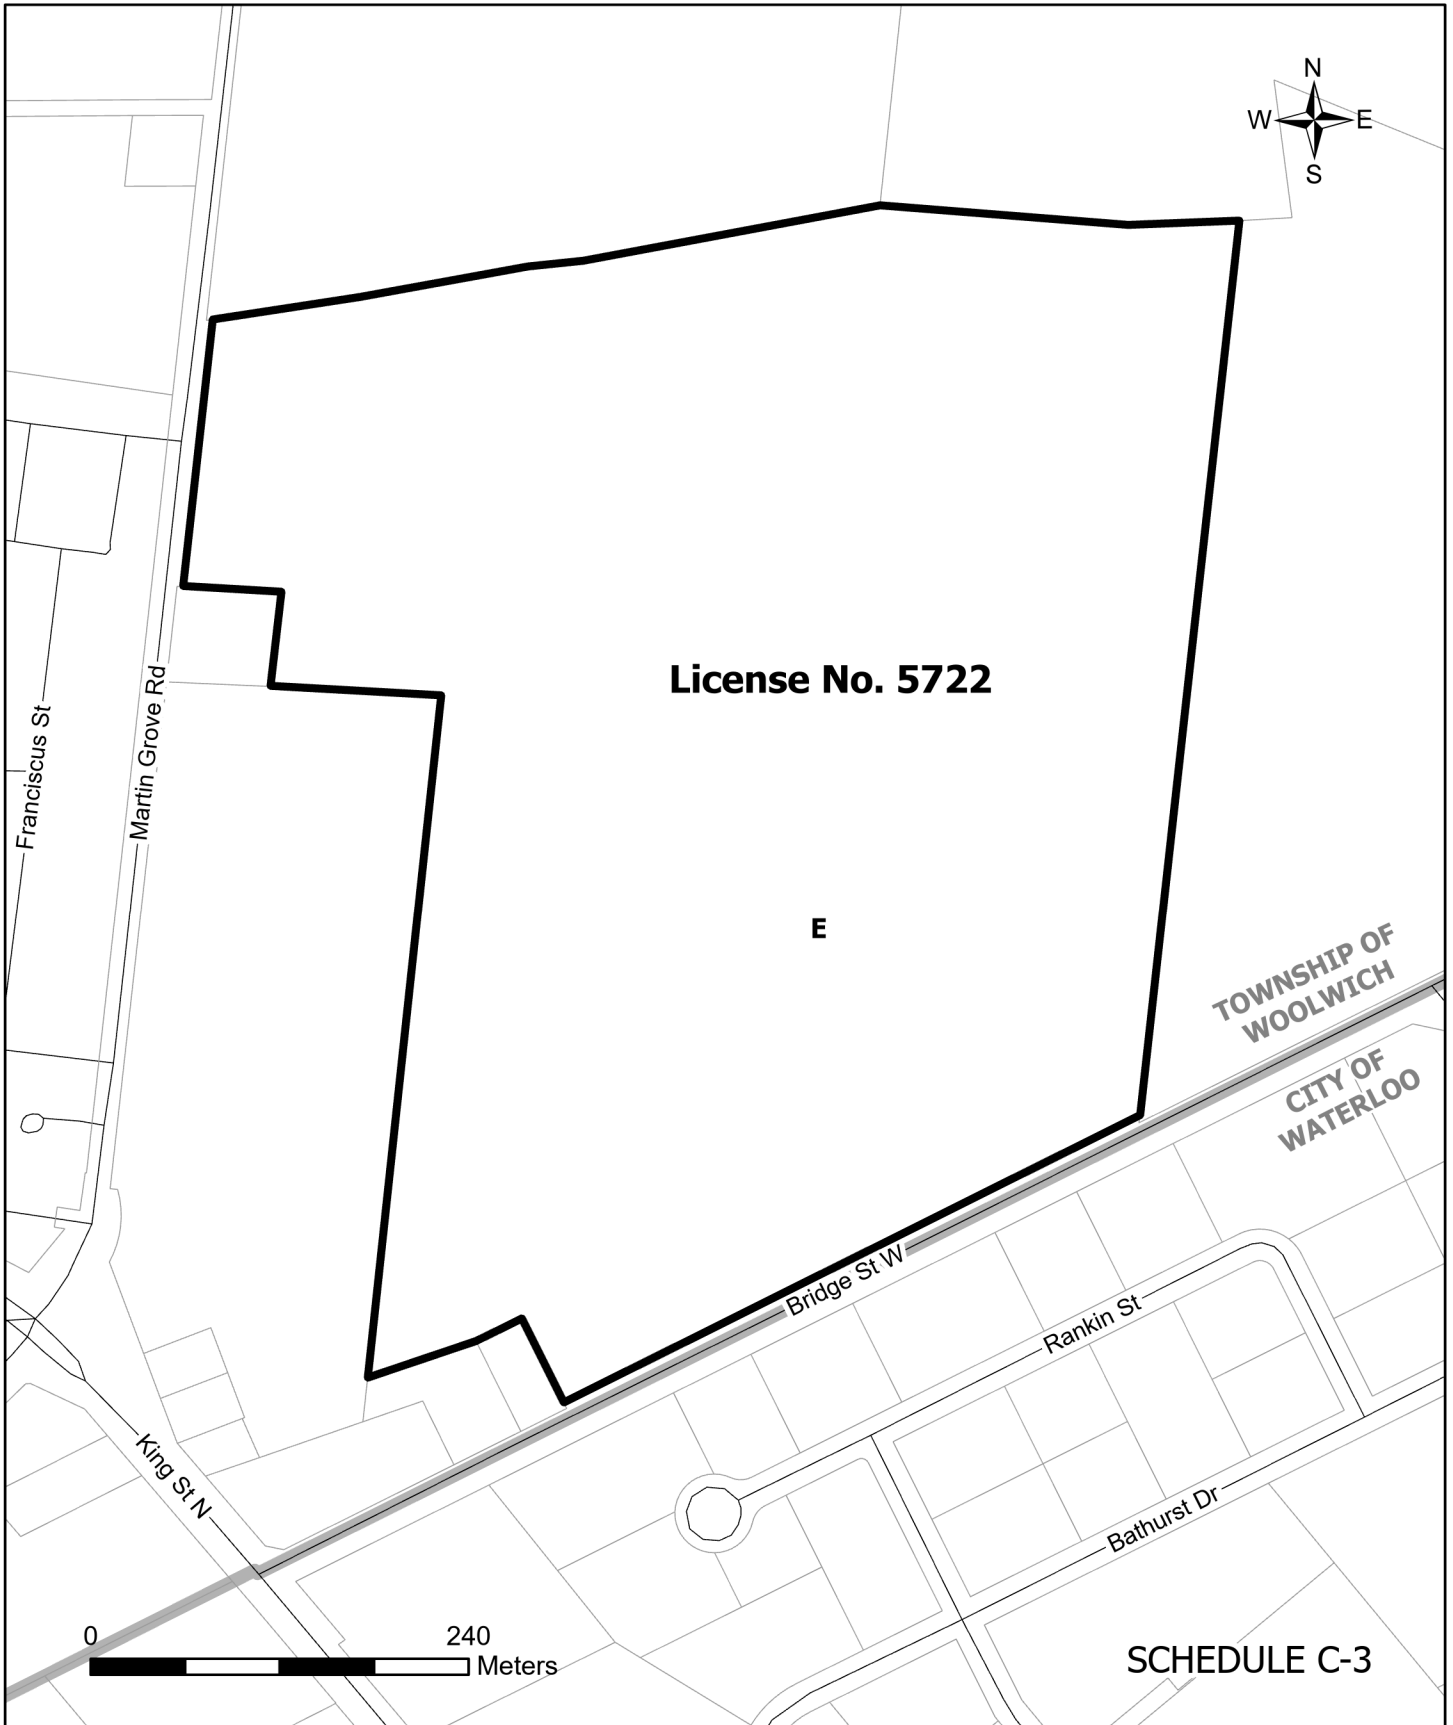

Schedule "C"
6444 Line 86
GCT PT LOT 69 PT LOT 72

SCHEDULE C-1

Schedule "C"
770 Country Squire Road
TRACT GERMAN COMPANY PT LOT 1

Schedule "C"
985 Bridge Street West
WOOLWICH GERMAN COMPANY TRACT PT LOTS 4 AND 5
RP 58R4762 PT PT 2

SCHEDULE C-3

Schedule "C"
Woolwich Street South
WATERLOO TRACT GERMAN COMPANY PT LOT 115 AND 116

SCHEDULE C-4

Schedule "C"
777 Sandy Hills Drive
GERMAN COMPANY TRACT PT LOT 98

SCHEDULE C-5

Schedule "C"
Snyder's Flats Road
TRACT JAMES WILSON PT LOT 7 AND PT LT 6 L OXBOW PT AND
RP 58R13305 PT 1 FP11-3

Schedule "C"
154 Snyder Avenue
TRACT GERMAN COMPANY PT LOTS 89 & 90

License No. 5588

SCHEDULE C-7

Schedule "C"
1090 Rivers Edge Drive
TRACT GERMAN COMPANY PT LOT 74

SCHEDULE C-8

Schedule "C"
2660 Arthur Street North
TRACT GERMAN COMPANY PT LOTS 93 AND 94 RP 58R1204 PT 1

Schedule "C"

6225 Middlebrook Road & Vacant Lands South of 6225 Middlebrook Road
TRACT GERMAN COMPANY PT LOT 72 AND PT LOT 73

Schedule "C"
6240 Line 86
TRACT GERMAN COMPANY PT LOT 74

0 160 Meters

SCHEDULE C-11