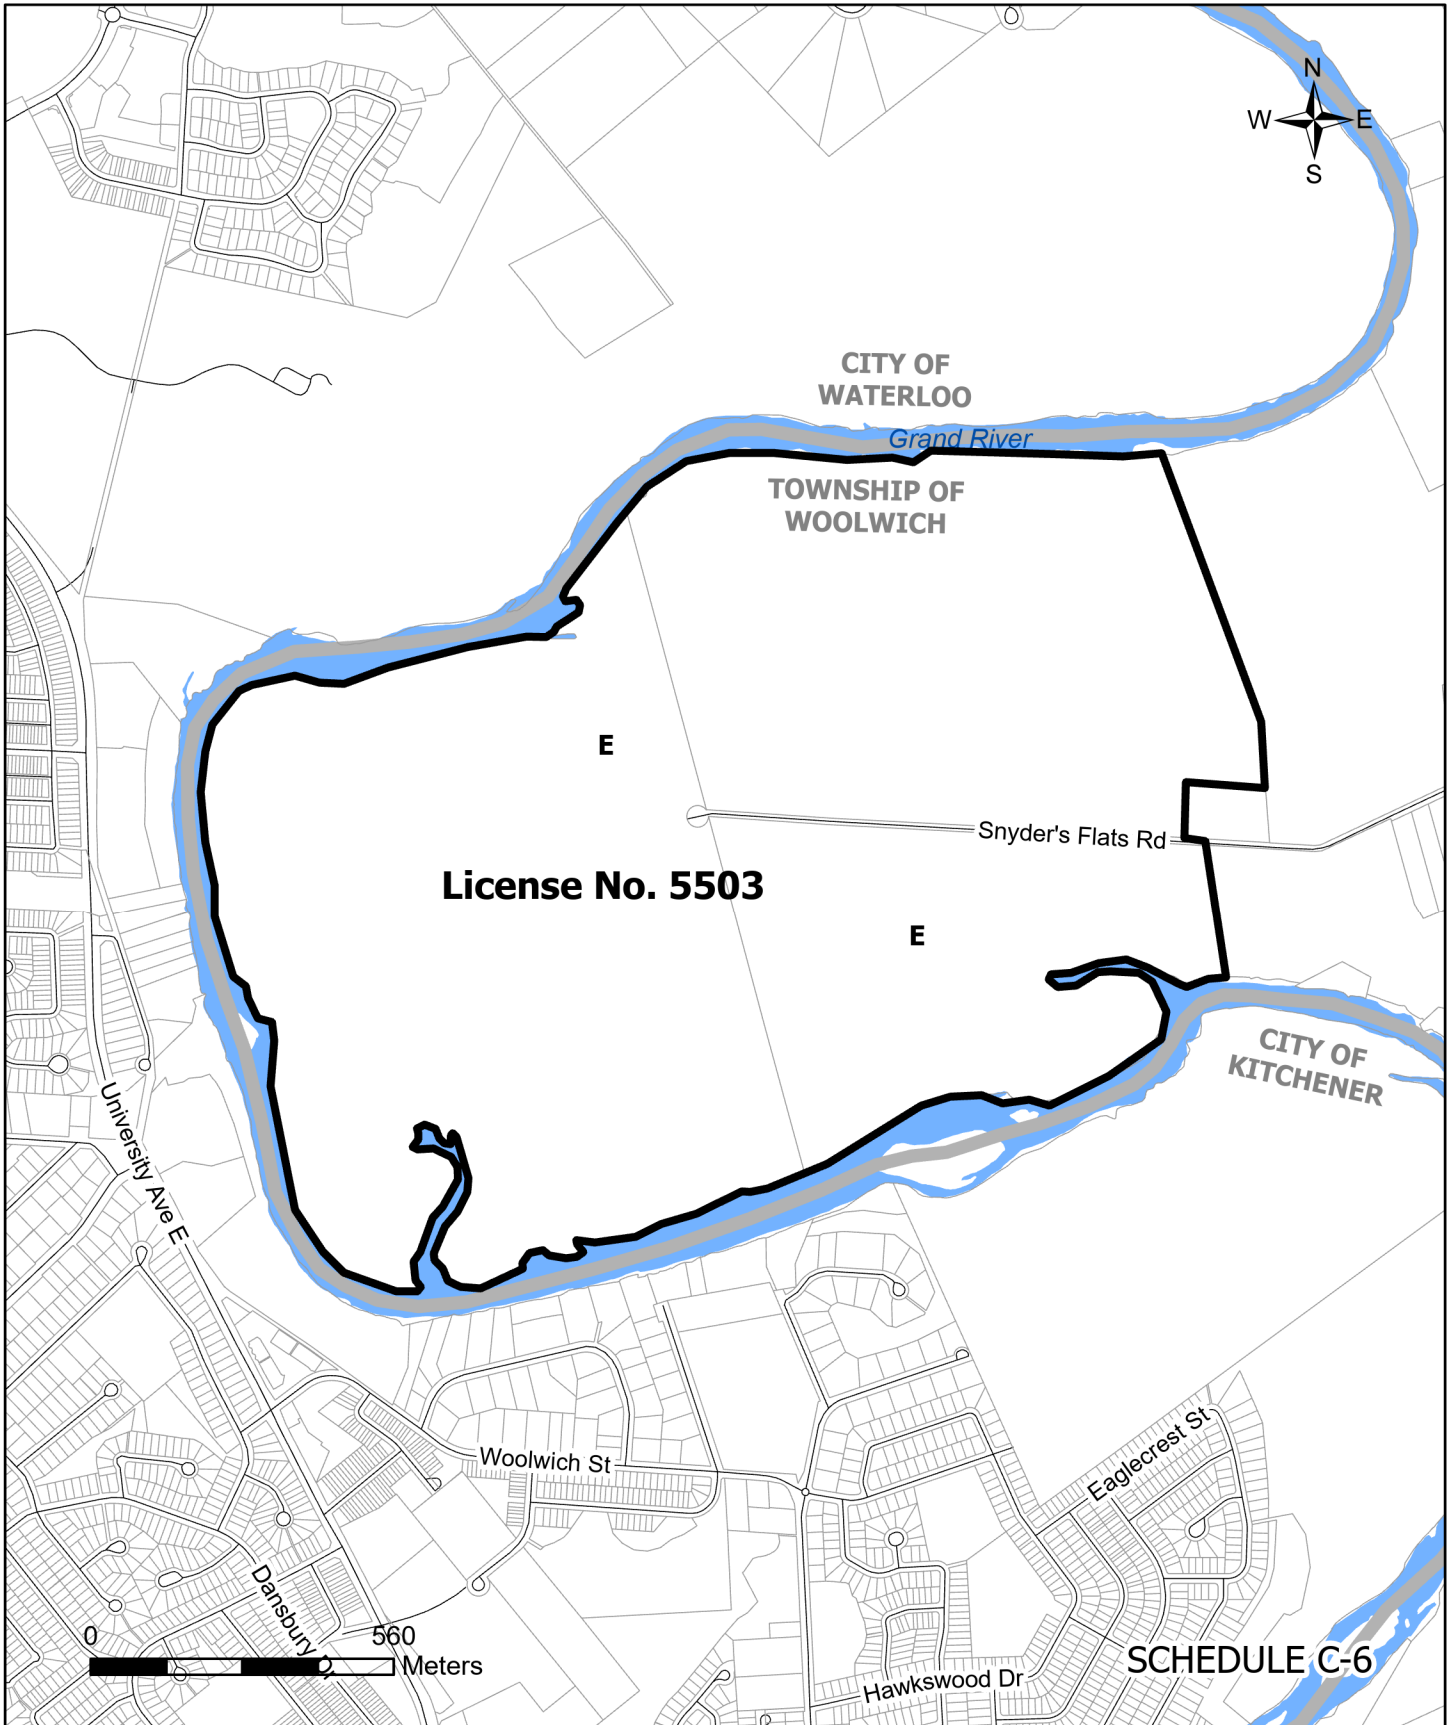

SCHEDULE C-3

Schedule "C"
Woolwich Street South
WATERLOO TRACT GERMAN COMPANY PT LOT 115 AND 116

SCHEDULE C-4

Schedule "C"
777 Sandy Hills Drive
GERMAN COMPANY TRACT PT LOT 98

SCHEDULE C-5

Schedule "C"
Snyder's Flats Road
TRACT JAMES WILSON PT LOT 7 AND PT LT 6 L OXBOW PT AND
RP 58R13305 PT 1 FP11-3

Schedule "C"
154 Snyder Avenue
TRACT GERMAN COMPANY PT LOTS 89 & 90

License No. 5588

SCHEDULE C-7

Schedule "C"
1090 Rivers Edge Drive
TRACT GERMAN COMPANY PT LOT 74

SCHEDULE C-8

Schedule "C"
2660 Arthur Street North
TRACT GERMAN COMPANY PT LOTS 93 AND 94 RP 58R1204 PT 1

Schedule "C"

6225 Middlebrook Road & Vacant Lands South of 6225 Middlebrook Road
TRACT GERMAN COMPANY PT LOT 72 AND PT LOT 73

Schedule "C"
6240 Line 86
TRACT GERMAN COMPANY PT LOT 74

0 160 Meters

SCHEDULE C-11

Schedule "C"
889 Bridge Street West
TRACT GERMAN COMPANY PT LOT 4 RP 58R16307 PTS 1 AND 2

Schedule "C"
125 Peel Street
CON BF WGR TRACT CROOKS PT LOT 3

SCHEDULE C-13

Schedule "C"

1175 & 1195 Foerster Road and 1472 Village View Road
TRACT GERMAN COMPANY PT LOT 82 RP 58R680 PTS 3 AND 4 RP 58R8064 PT 2
RP 58R995 PTS 1 AND 2 RP58R 511 PT 1