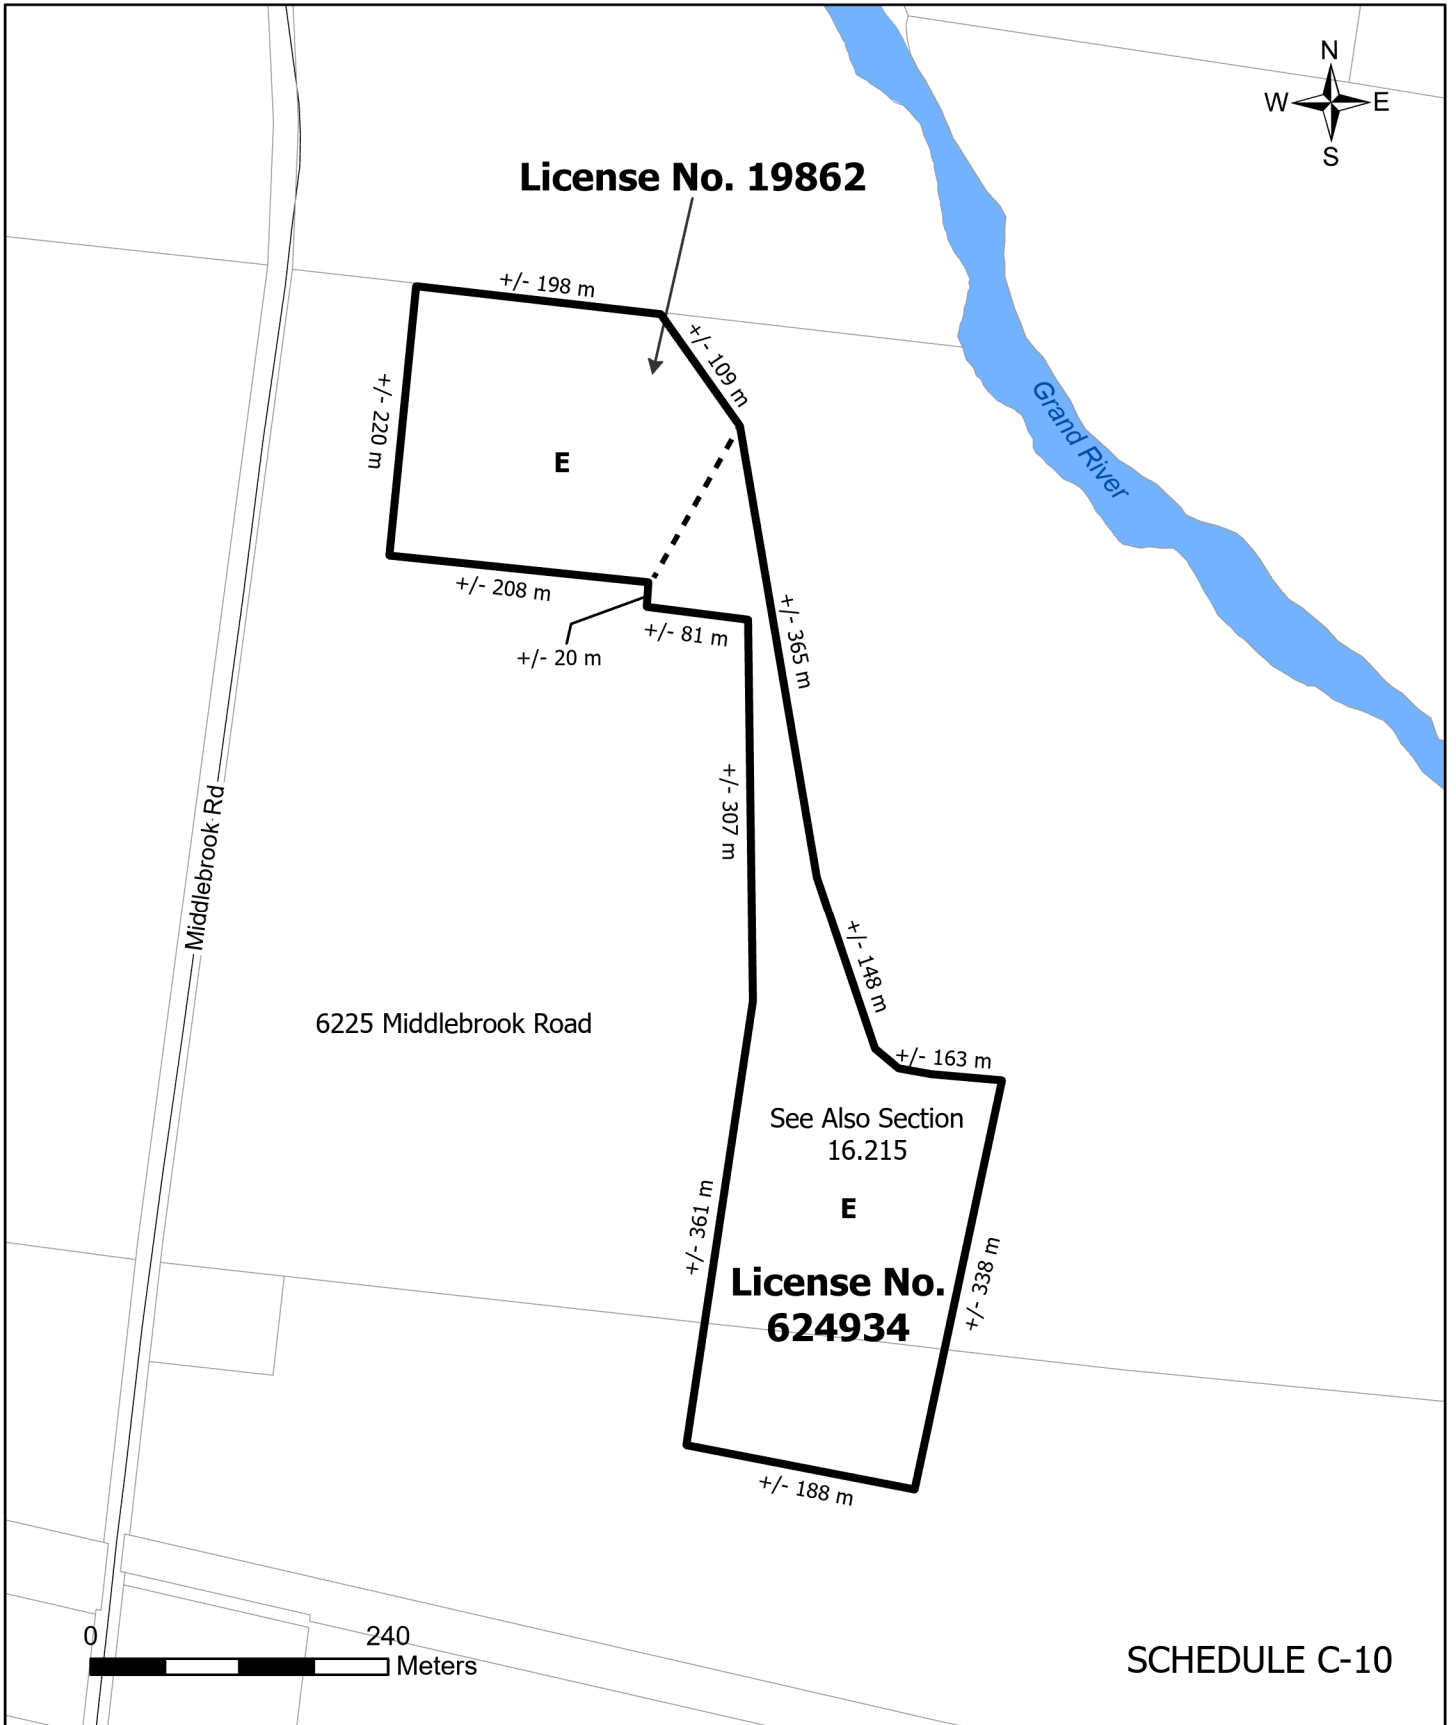

SCHEDULE C-3

Schedule "C"
Woolwich Street South
WATERLOO TRACT GERMAN COMPANY PT LOT 115 AND 116

SCHEDULE C-4

Schedule "C"
777 Sandy Hills Drive
GERMAN COMPANY TRACT PT LOT 98

SCHEDULE C-5

Schedule "C"
Snyder's Flats Road
TRACT JAMES WILSON PT LOT 7 AND PT LT 6 L OXBOW PT AND
RP 58R13305 PT 1 FP11-3

Schedule "C"
154 Snyder Avenue
TRACT GERMAN COMPANY PT LOTS 89 & 90

License No. 5588

SCHEDULE C-7

Schedule "C"
1090 Rivers Edge Drive
TRACT GERMAN COMPANY PT LOT 74

SCHEDULE C-8

Schedule "C"
2660 Arthur Street North
TRACT GERMAN COMPANY PT LOTS 93 AND 94 RP 58R1204 PT 1

Schedule "C"

6225 Middlebrook Road & Vacant Lands South of 6225 Middlebrook Road
TRACT GERMAN COMPANY PT LOT 72 AND PT LOT 73

Schedule "C"
6240 Line 86
TRACT GERMAN COMPANY PT LOT 74

0 160 Meters

SCHEDULE C-11

Schedule "C"
889 Bridge Street West
TRACT GERMAN COMPANY PT LOT 4 RP 58R16307 PTS 1 AND 2

Schedule "C"
125 Peel Street
CON BF WGR TRACT CROOKS PT LOT 3

SCHEDULE C-13

Schedule "C"

1175 & 1195 Foerster Road and 1472 Village View Road
TRACT GERMAN COMPANY PT LOT 82 RP 58R680 PTS 3 AND 4 RP 58R8064 PT 2
RP 58R995 PTS 1 AND 2 RP58R 511 PT 1