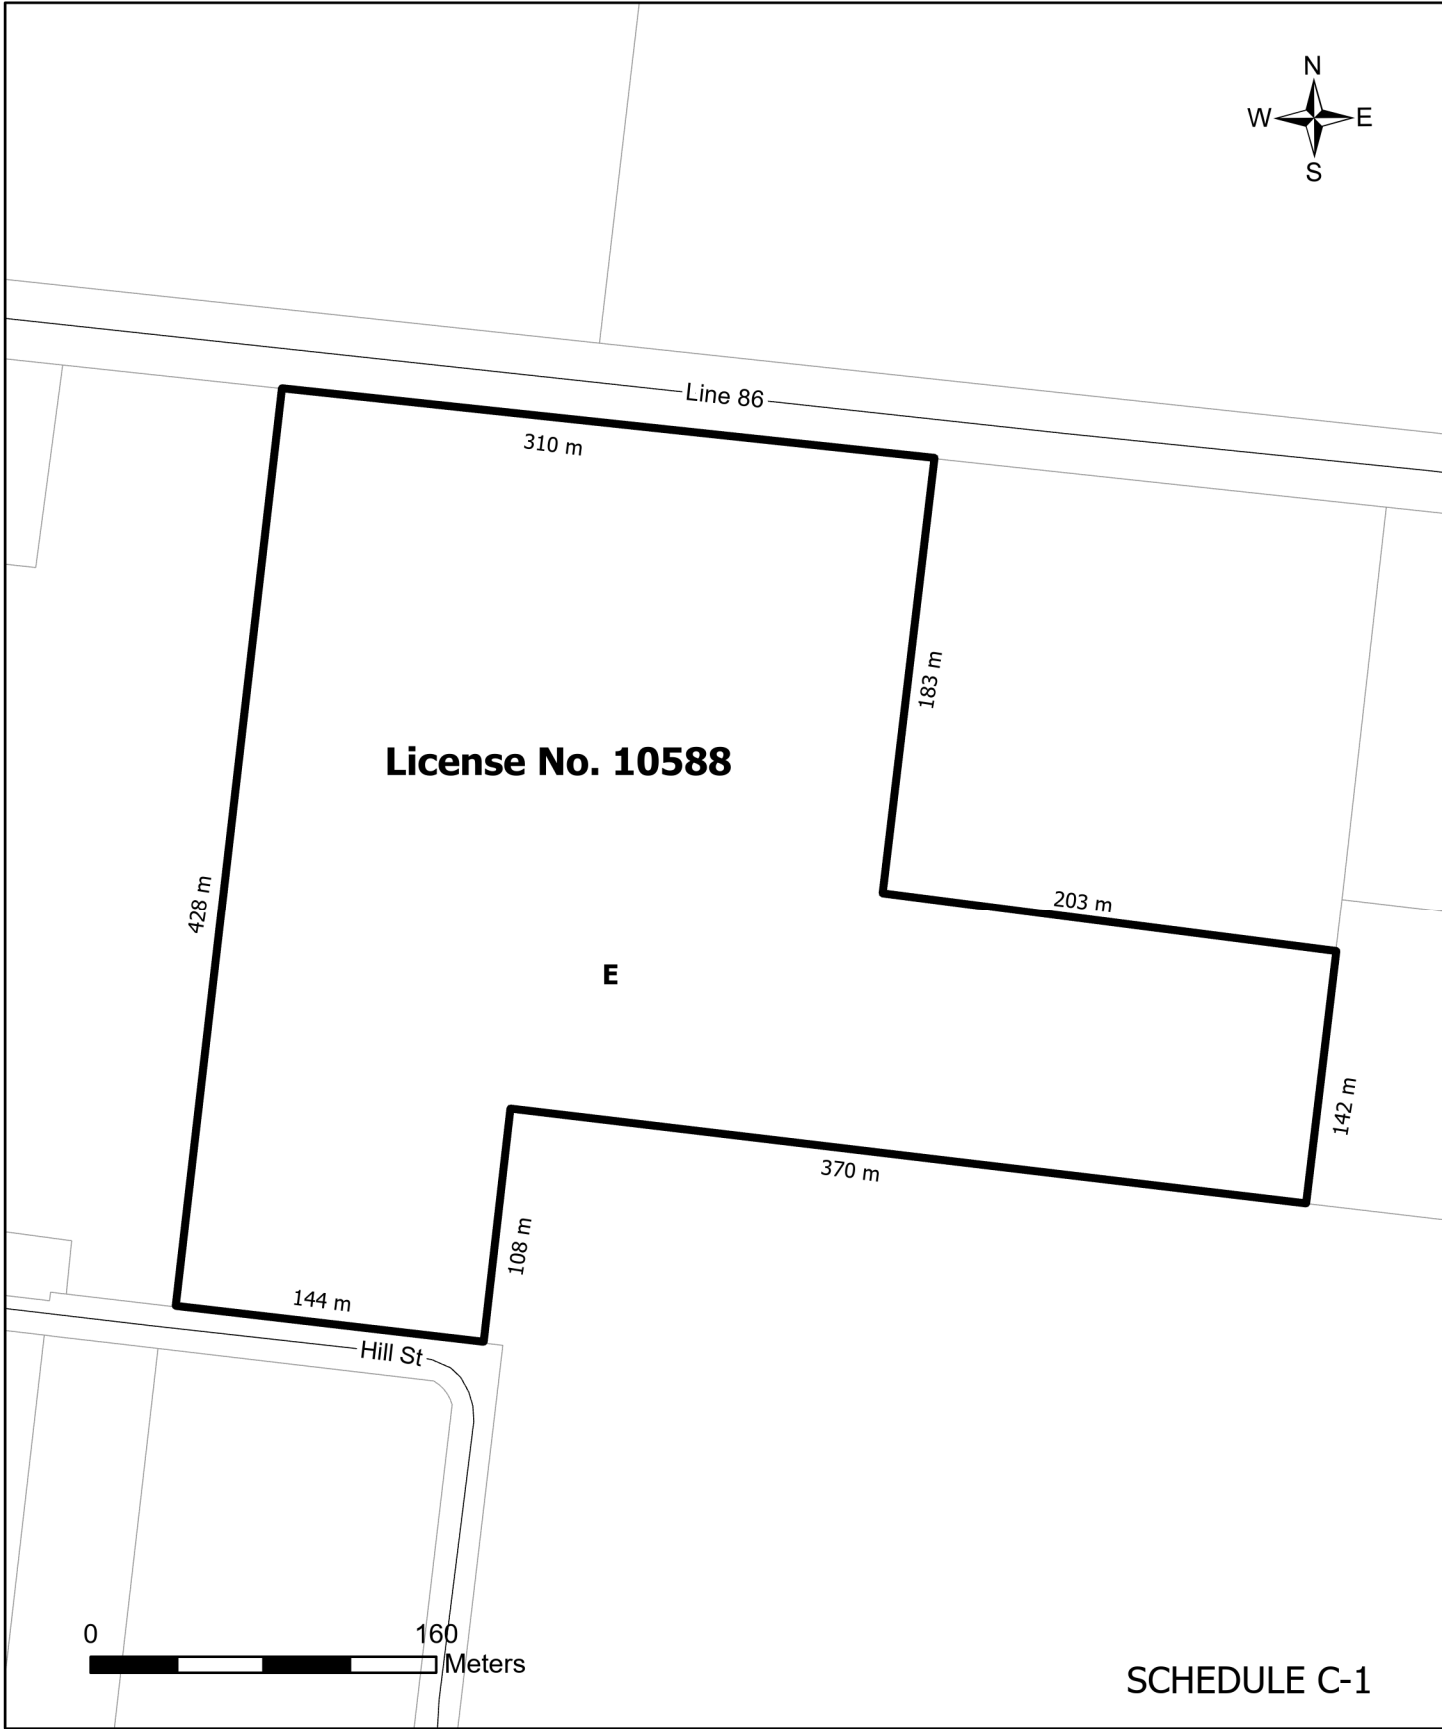

Schedule "C"
6444 Line 86
GCT PT LOT 69 PT LOT 72

SCHEDULE C-1

Schedule "C"
770 Country Squire Road
TRACT GERMAN COMPANY PT LOT 1

Schedule "C"
985 Bridge Street West
WOOLWICH GERMAN COMPANY TRACT PT LOTS 4 AND 5
RP 58R4762 PT PT 2

SCHEDULE C-3

Schedule "C"
Woolwich Street South
WATERLOO TRACT GERMAN COMPANY PT LOT 115 AND 116

SCHEDULE C-4

Schedule "C"
777 Sandy Hills Drive
GERMAN COMPANY TRACT PT LOT 98

SCHEDULE C-5

Schedule "C"
Snyder's Flats Road
TRACT JAMES WILSON PT LOT 7 AND PT LT 6 L OXBOW PT AND
RP 58R13305 PT 1 FP11-3

Schedule "C"
154 Snyder Avenue
TRACT GERMAN COMPANY PT LOTS 89 & 90

License No. 5588

SCHEDULE C-7

Schedule "C"
1090 Rivers Edge Drive
TRACT GERMAN COMPANY PT LOT 74

SCHEDULE C-8

Schedule "C"
2660 Arthur Street North
TRACT GERMAN COMPANY PT LOTS 93 AND 94 RP 58R1204 PT 1

Schedule "C"

6225 Middlebrook Road & Vacant Lands South of 6225 Middlebrook Road
TRACT GERMAN COMPANY PT LOT 72 AND PT LOT 73

Schedule "C"
6240 Line 86
TRACT GERMAN COMPANY PT LOT 74

0 160 Meters

SCHEDULE C-11