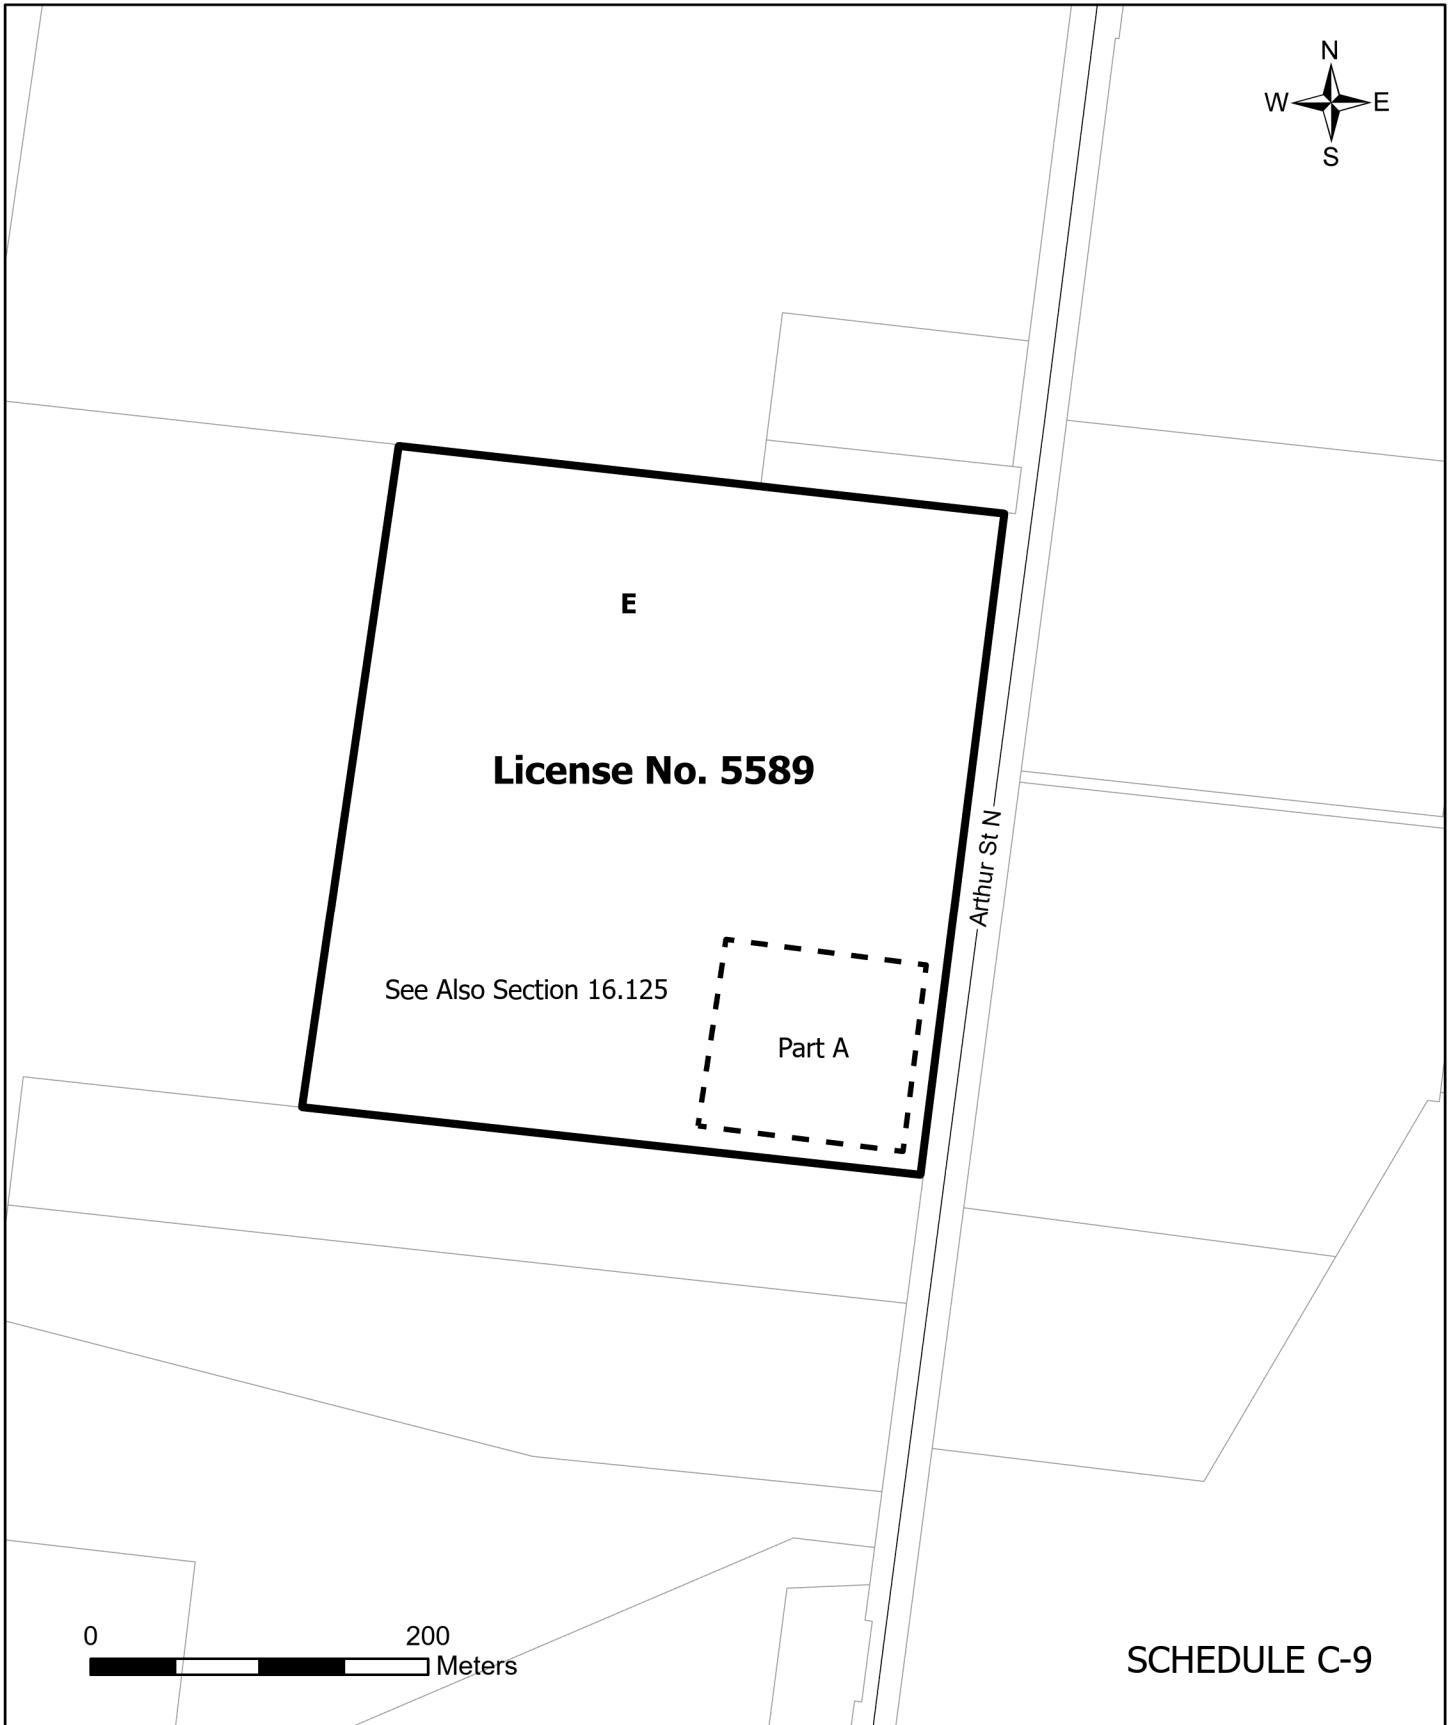

Schedule "C"
6444 Line 86
GCT PT LOT 69 PT LOT 72

SCHEDULE C-1

Schedule "C"
770 Country Squire Road
TRACT GERMAN COMPANY PT LOT 1

Schedule "C"
985 Bridge Street West
WOOLWICH GERMAN COMPANY TRACT PT LOTS 4 AND 5
RP 58R4762 PT PT 2

SCHEDULE C-3

Schedule "C"
Woolwich Street South
WATERLOO TRACT GERMAN COMPANY PT LOT 115 AND 116

SCHEDULE C-4

Schedule "C"
777 Sandy Hills Drive
GERMAN COMPANY TRACT PT LOT 98

SCHEDULE C-5

Schedule "C"
Snyder's Flats Road
TRACT JAMES WILSON PT LOT 7 AND PT LT 6 L OXBOW PT AND
RP 58R13305 PT 1 FP11-3

Schedule "C"
154 Snyder Avenue
TRACT GERMAN COMPANY PT LOTS 89 & 90

License No. 5588

SCHEDULE C-7

Schedule "C"
1090 Rivers Edge Drive
TRACT GERMAN COMPANY PT LOT 74

SCHEDULE C-8

Schedule "C"
2660 Arthur Street North
TRACT GERMAN COMPANY PT LOTS 93 AND 94 RP 58R1204 PT 1

Schedule "C"
889 Bridge Street West
TRACT GERMAN COMPANY PT LOT 4 RP 58R16307 PTS 1 AND 2

Schedule "C"
125 Peel Street
CON BF WGR TRACT CROOKS PT LOT 3

SCHEDULE C-13

Schedule "C"

1175 & 1195 Foerster Road and 1472 Village View Road
TRACT GERMAN COMPANY PT LOT 82 RP 58R680 PTS 3 AND 4 RP 58R8064 PT 2
RP 58R995 PTS 1 AND 2 RP58R 511 PT 1