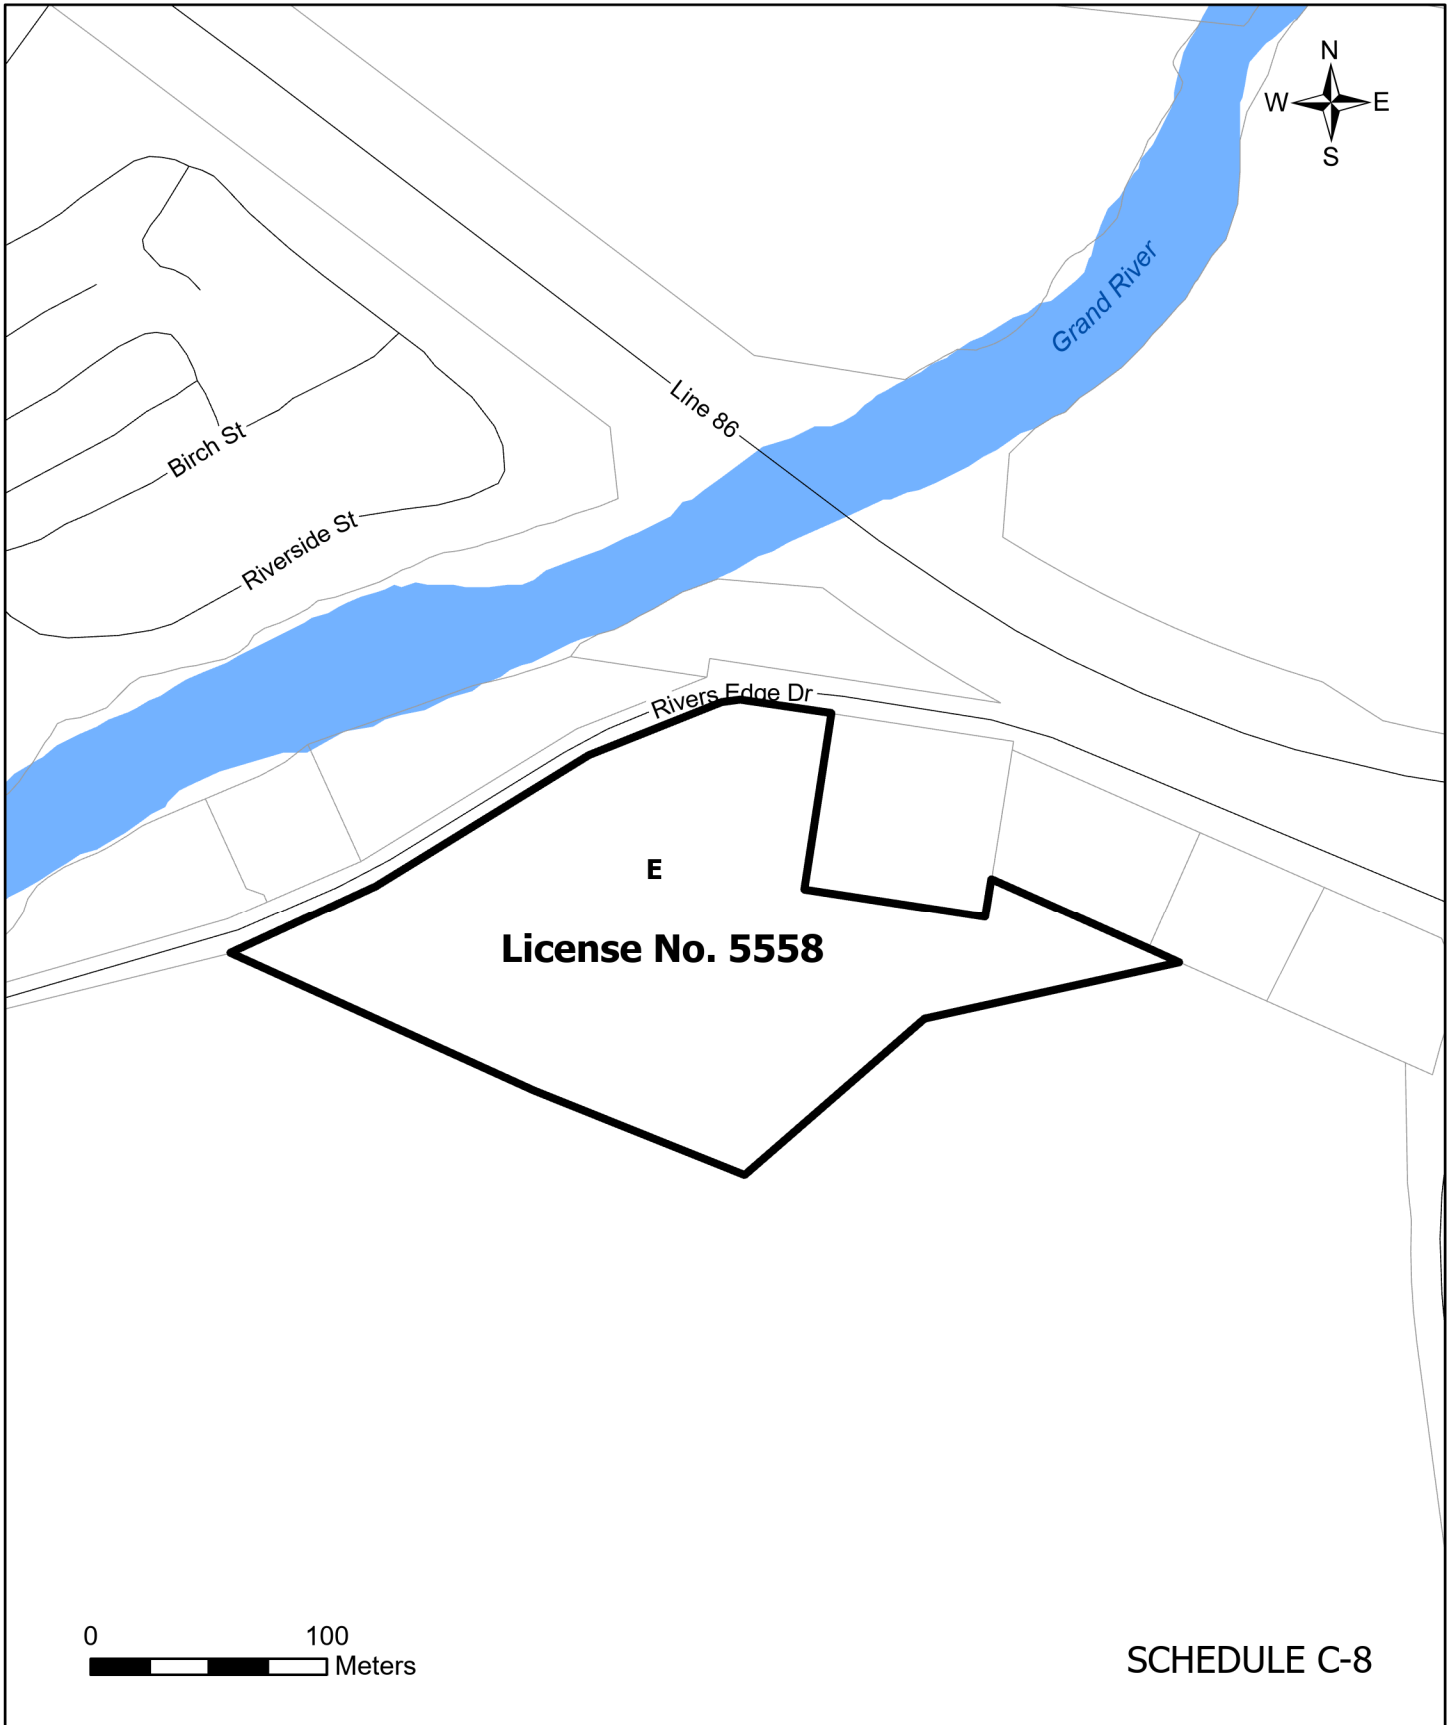

Schedule "C"
1090 Rivers Edge Drive
TRACT GERMAN COMPANY PT LOT 74

SCHEDULE C-8