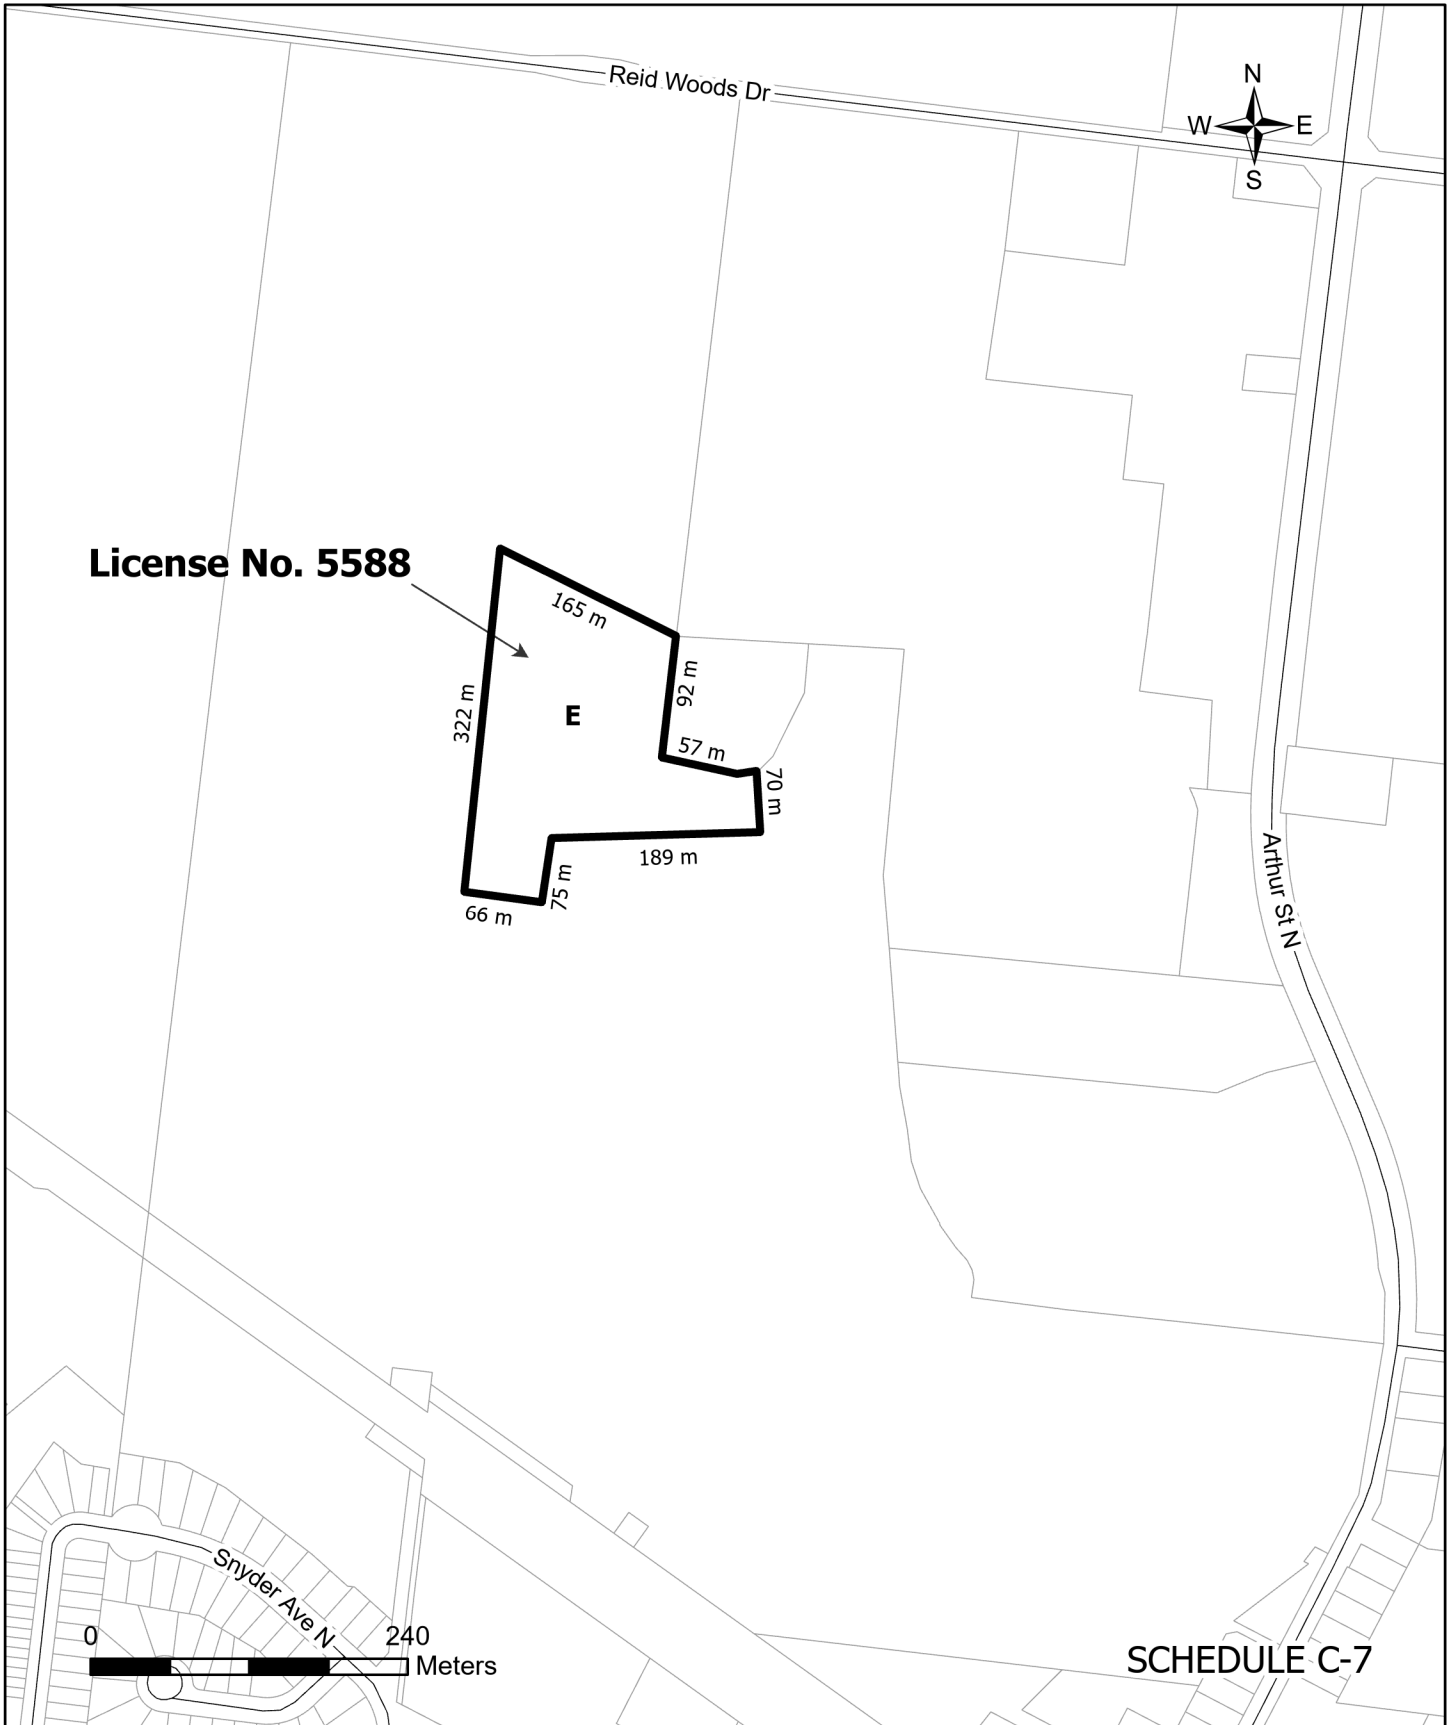

Schedule "C"
154 Snyder Avenue
TRACT GERMAN COMPANY PT LOTS 89 & 90

License No. 5588

SCHEDULE C-7