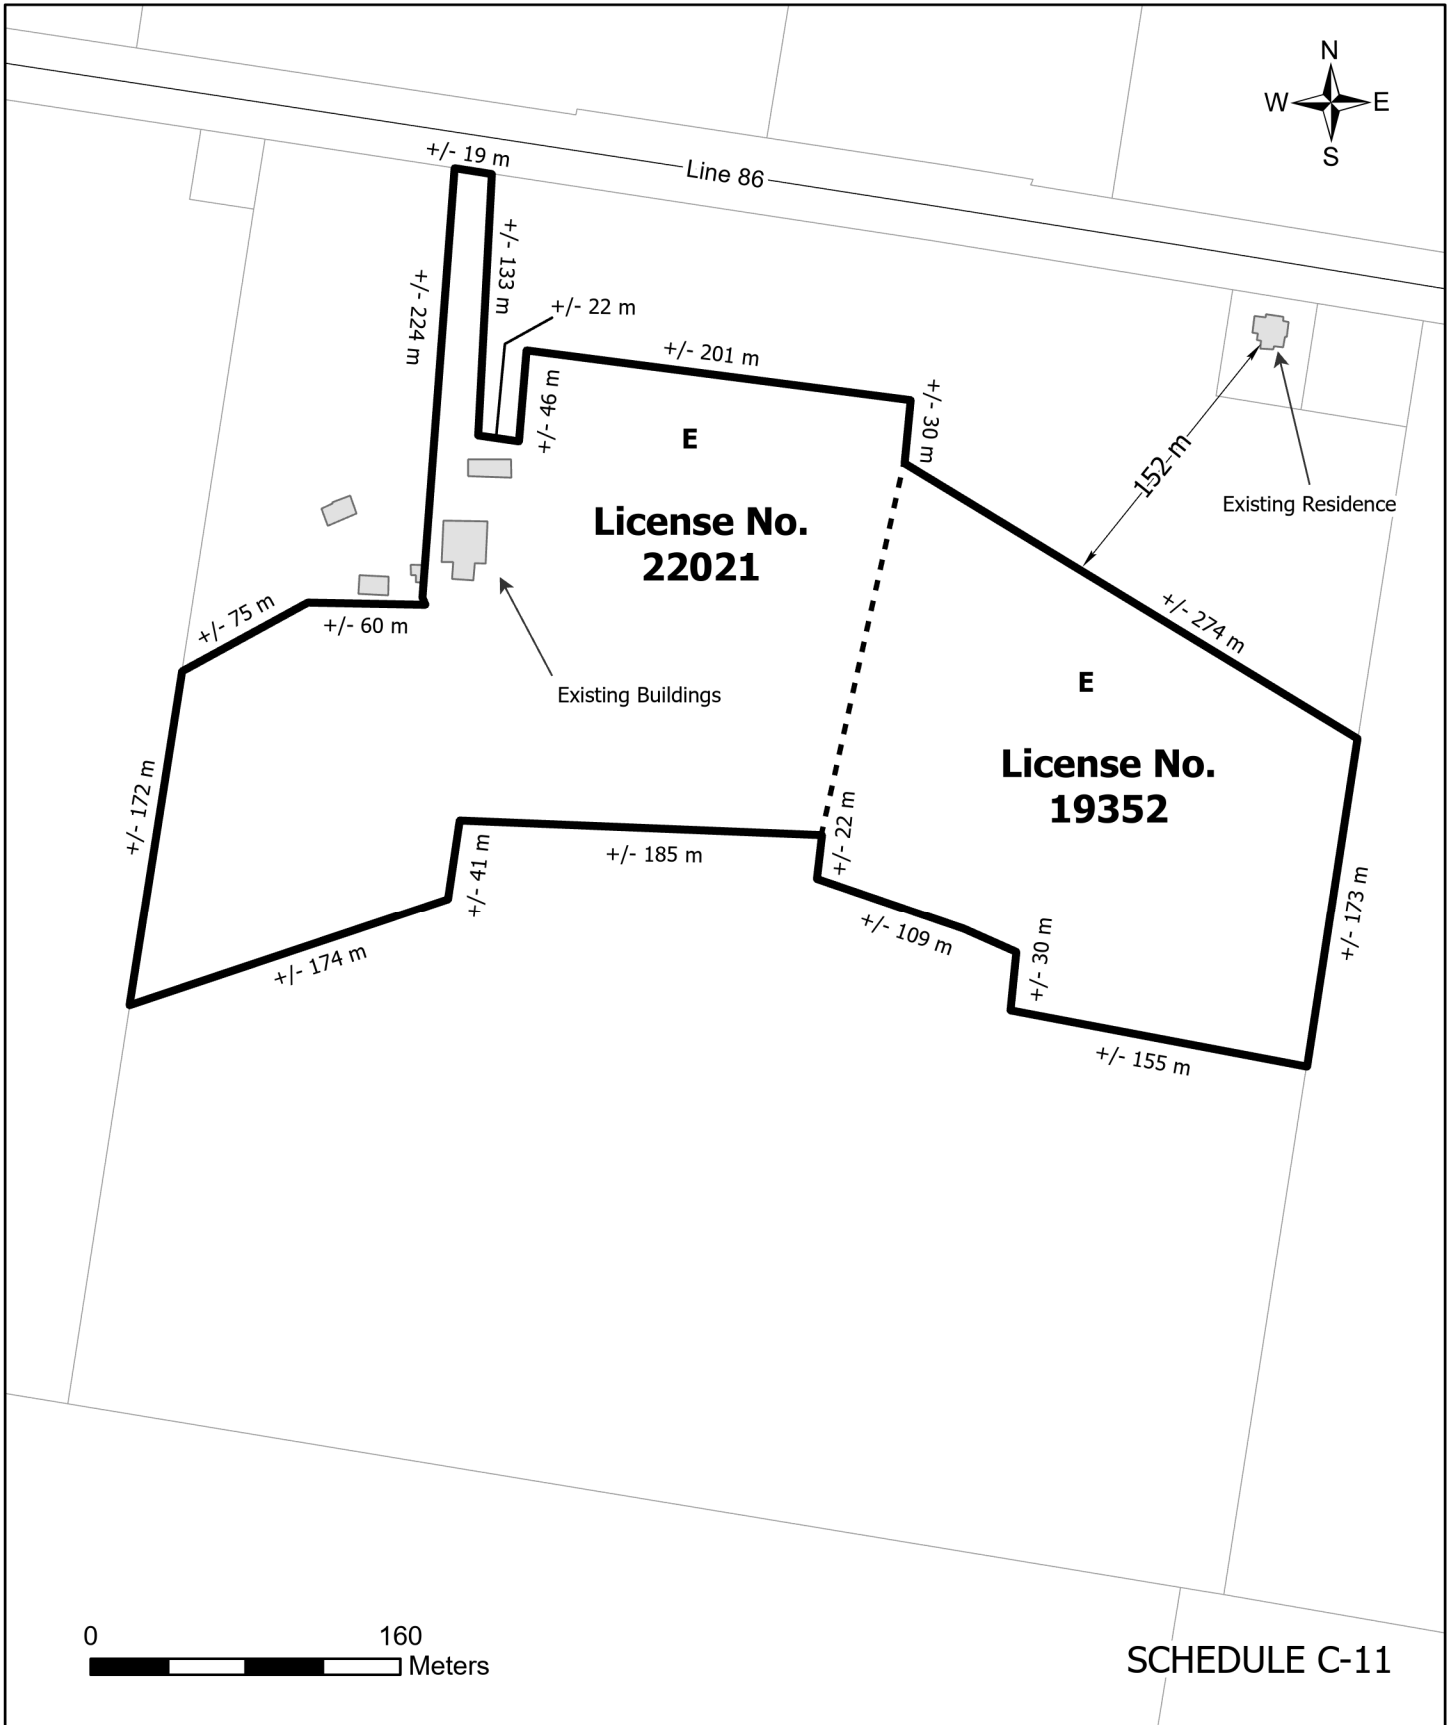

SCHEDULE C-3

Schedule "C"
Woolwich Street South
WATERLOO TRACT GERMAN COMPANY PT LOT 115 AND 116

SCHEDULE C-4

Schedule "C"
777 Sandy Hills Drive
GERMAN COMPANY TRACT PT LOT 98

SCHEDULE C-5

Schedule "C"
Snyder's Flats Road
TRACT JAMES WILSON PT LOT 7 AND PT LT 6 L OXBOW PT AND
RP 58R13305 PT 1 FP11-3

Schedule "C"
154 Snyder Avenue
TRACT GERMAN COMPANY PT LOTS 89 & 90

License No. 5588

SCHEDULE C-7

Schedule "C"
1090 Rivers Edge Drive
TRACT GERMAN COMPANY PT LOT 74

SCHEDULE C-8

Schedule "C"
2660 Arthur Street North
TRACT GERMAN COMPANY PT LOTS 93 AND 94 RP 58R1204 PT 1

Schedule "C"

6225 Middlebrook Road & Vacant Lands South of 6225 Middlebrook Road
TRACT GERMAN COMPANY PT LOT 72 AND PT LOT 73

Schedule "C"
6240 Line 86
TRACT GERMAN COMPANY PT LOT 74

0 160 Meters

SCHEDULE C-11

Schedule "C"
889 Bridge Street West
TRACT GERMAN COMPANY PT LOT 4 RP 58R16307 PTS 1 AND 2

Schedule "C"
125 Peel Street
CON BF WGR TRACT CROOKS PT LOT 3

SCHEDULE C-13

Schedule "C"

1175 & 1195 Foerster Road and 1472 Village View Road
TRACT GERMAN COMPANY PT LOT 82 RP 58R680 PTS 3 AND 4 RP 58R8064 PT 2
RP 58R995 PTS 1 AND 2 RP58R 511 PT 1