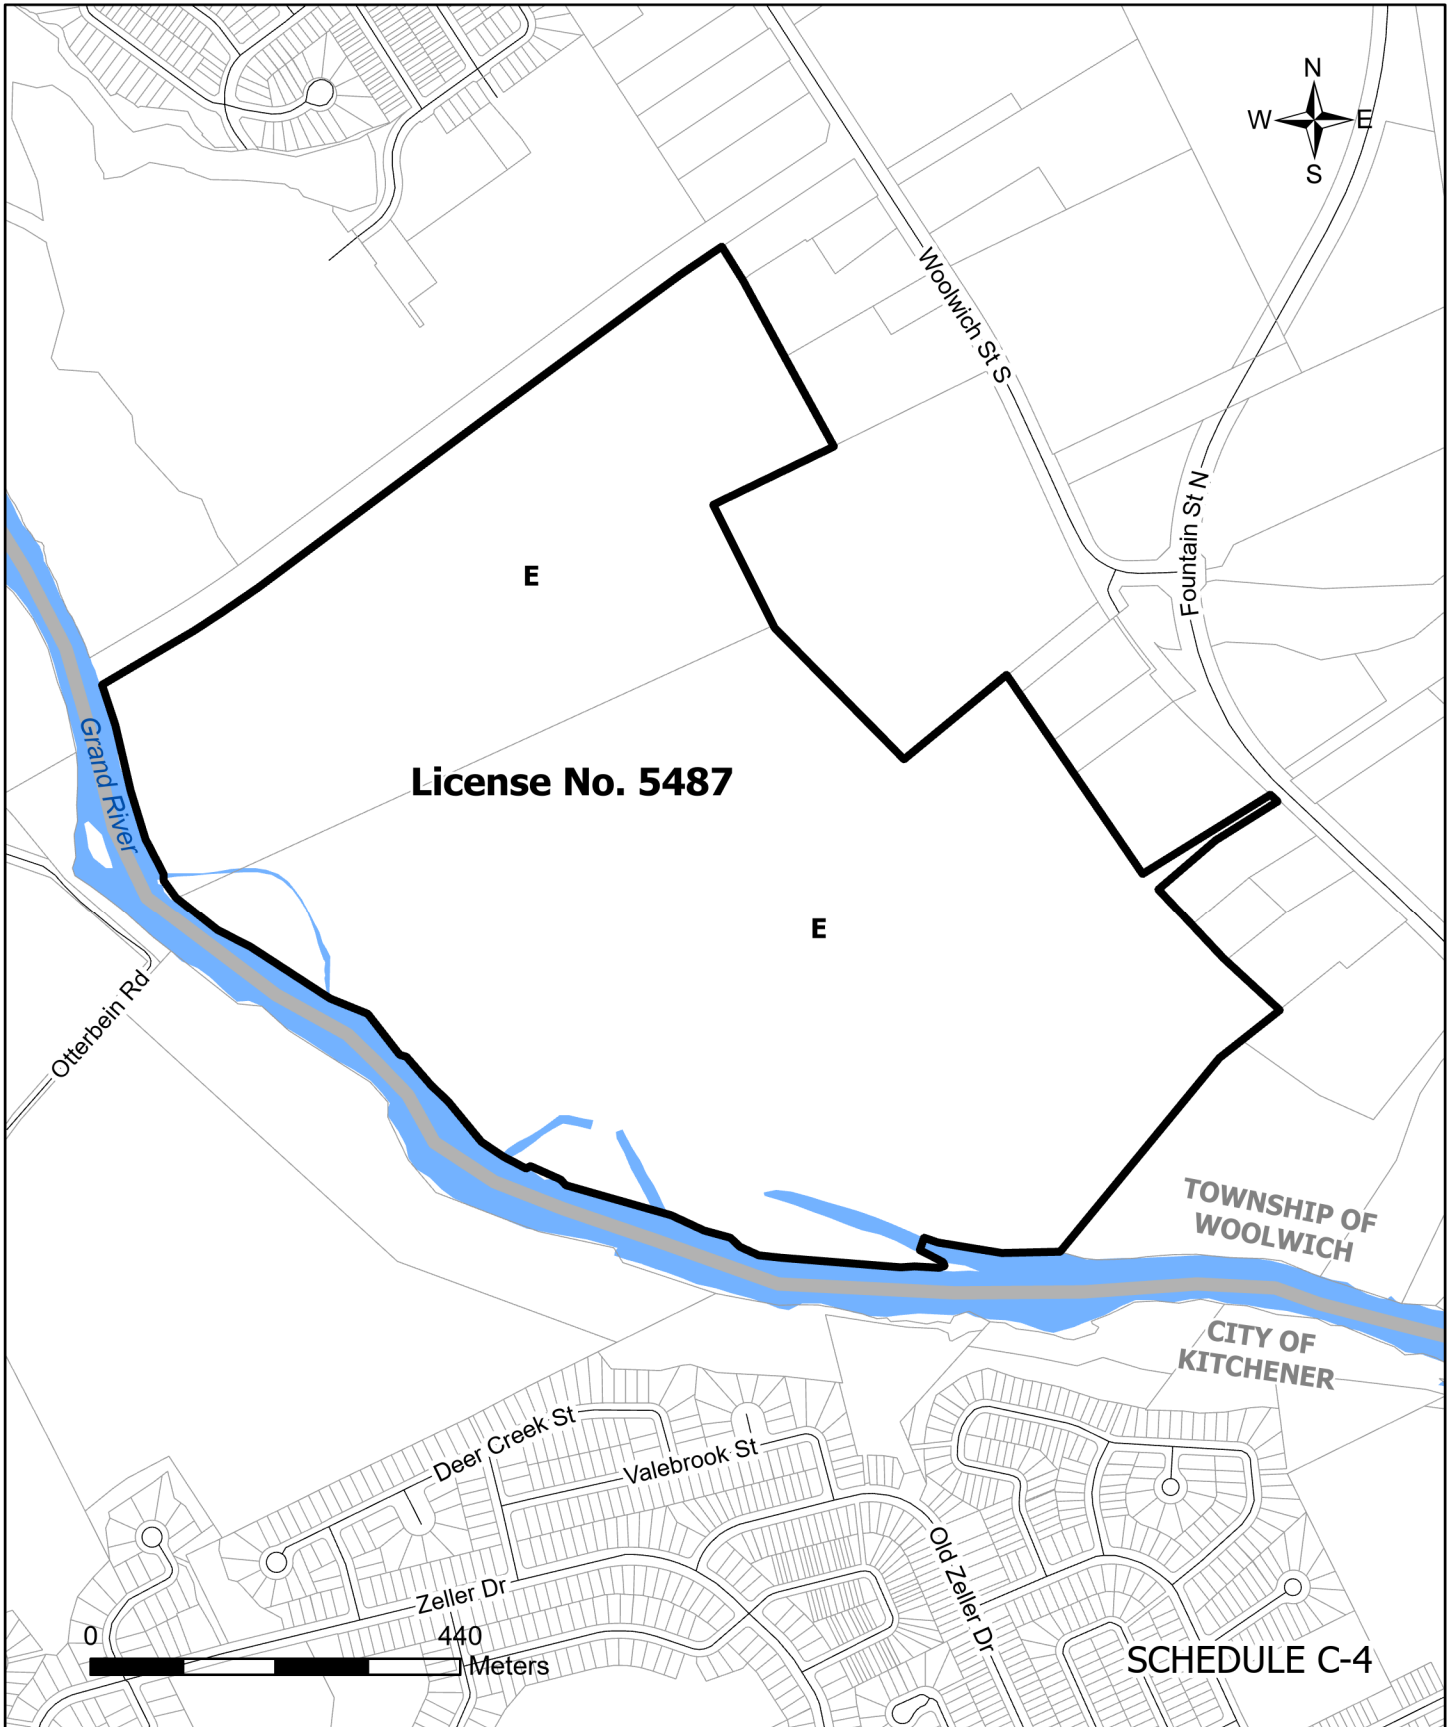

Schedule "C"
6444 Line 86
GCT PT LOT 69 PT LOT 72

SCHEDULE C-1

Schedule "C"
770 Country Squire Road
TRACT GERMAN COMPANY PT LOT 1

Schedule "C"
985 Bridge Street West
WOOLWICH GERMAN COMPANY TRACT PT LOTS 4 AND 5
RP 58R4762 PT PT 2

SCHEDULE C-3

Schedule "C"
Woolwich Street South
WATERLOO TRACT GERMAN COMPANY PT LOT 115 AND 116

SCHEDULE C-4

Schedule "C"
777 Sandy Hills Drive
GERMAN COMPANY TRACT PT LOT 98

SCHEDULE C-5

Schedule "C"
Snyder's Flats Road
TRACT JAMES WILSON PT LOT 7 AND PT LT 6 L OXBOW PT AND
RP 58R13305 PT 1 FP11-3

Schedule "C"

6225 Middlebrook Road & Vacant Lands South of 6225 Middlebrook Road
TRACT GERMAN COMPANY PT LOT 72 AND PT LOT 73

Schedule "C"
6240 Line 86
TRACT GERMAN COMPANY PT LOT 74

0 160 Meters

SCHEDULE C-11

Schedule "C"
889 Bridge Street West
TRACT GERMAN COMPANY PT LOT 4 RP 58R16307 PTS 1 AND 2

Schedule "C"
125 Peel Street
CON BF WGR TRACT CROOKS PT LOT 3

SCHEDULE C-13

Schedule "C"

1175 & 1195 Foerster Road and 1472 Village View Road
TRACT GERMAN COMPANY PT LOT 82 RP 58R680 PTS 3 AND 4 RP 58R8064 PT 2
RP 58R995 PTS 1 AND 2 RP58R 511 PT 1