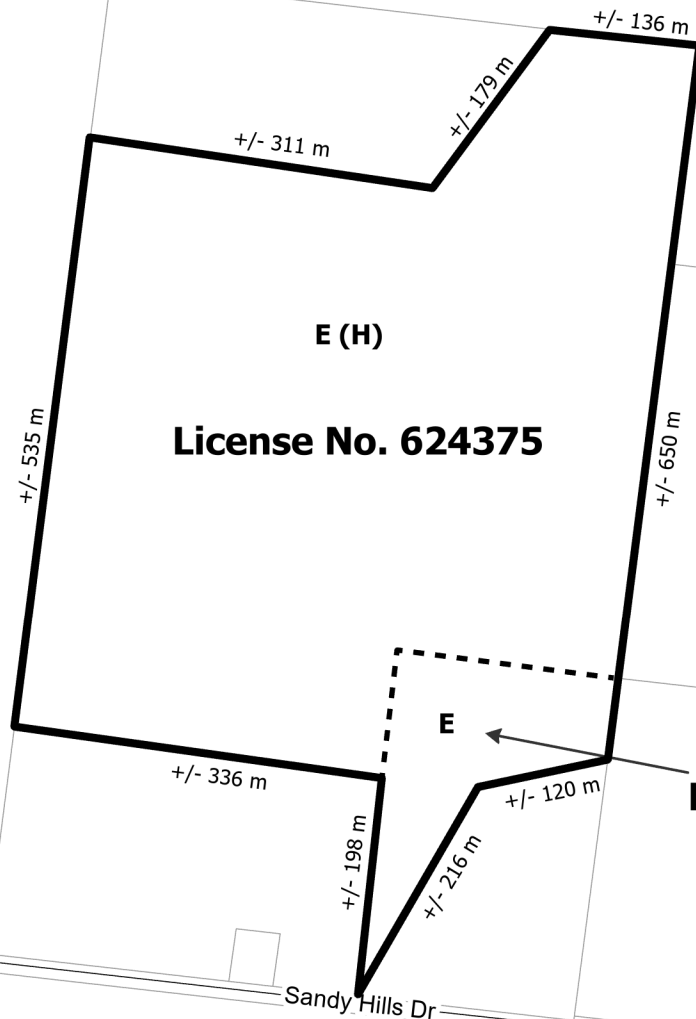

Schedule "C"
6444 Line 86
GCT PT LOT 69 PT LOT 72

SCHEDULE C-1

Schedule "C"
770 Country Squire Road
TRACT GERMAN COMPANY PT LOT 1

Schedule "C"
985 Bridge Street West
WOOLWICH GERMAN COMPANY TRACT PT LOTS 4 AND 5
RP 58R4762 PT PT 2

SCHEDULE C-3

Schedule "C"
Woolwich Street South
WATERLOO TRACT GERMAN COMPANY PT LOT 115 AND 116

SCHEDULE C-4

Schedule "C"
777 Sandy Hills Drive
GERMAN COMPANY TRACT PT LOT 98

SCHEDULE C-5

Schedule "C"
Snyder's Flats Road
TRACT JAMES WILSON PT LOT 7 AND PT LT 6 L OXBOW PT AND
RP 58R13305 PT 1 FP11-3

Schedule "C"
154 Snyder Avenue
TRACT GERMAN COMPANY PT LOTS 89 & 90

License No. 5588

SCHEDULE C-7

Schedule "C"
1090 Rivers Edge Drive
TRACT GERMAN COMPANY PT LOT 74

SCHEDULE C-8

Schedule "C"
2660 Arthur Street North
TRACT GERMAN COMPANY PT LOTS 93 AND 94 RP 58R1204 PT 1

Schedule "C"

6225 Middlebrook Road & Vacant Lands South of 6225 Middlebrook Road
TRACT GERMAN COMPANY PT LOT 72 AND PT LOT 73

Schedule "C"
6240 Line 86
TRACT GERMAN COMPANY PT LOT 74

0 160 Meters

SCHEDULE C-11