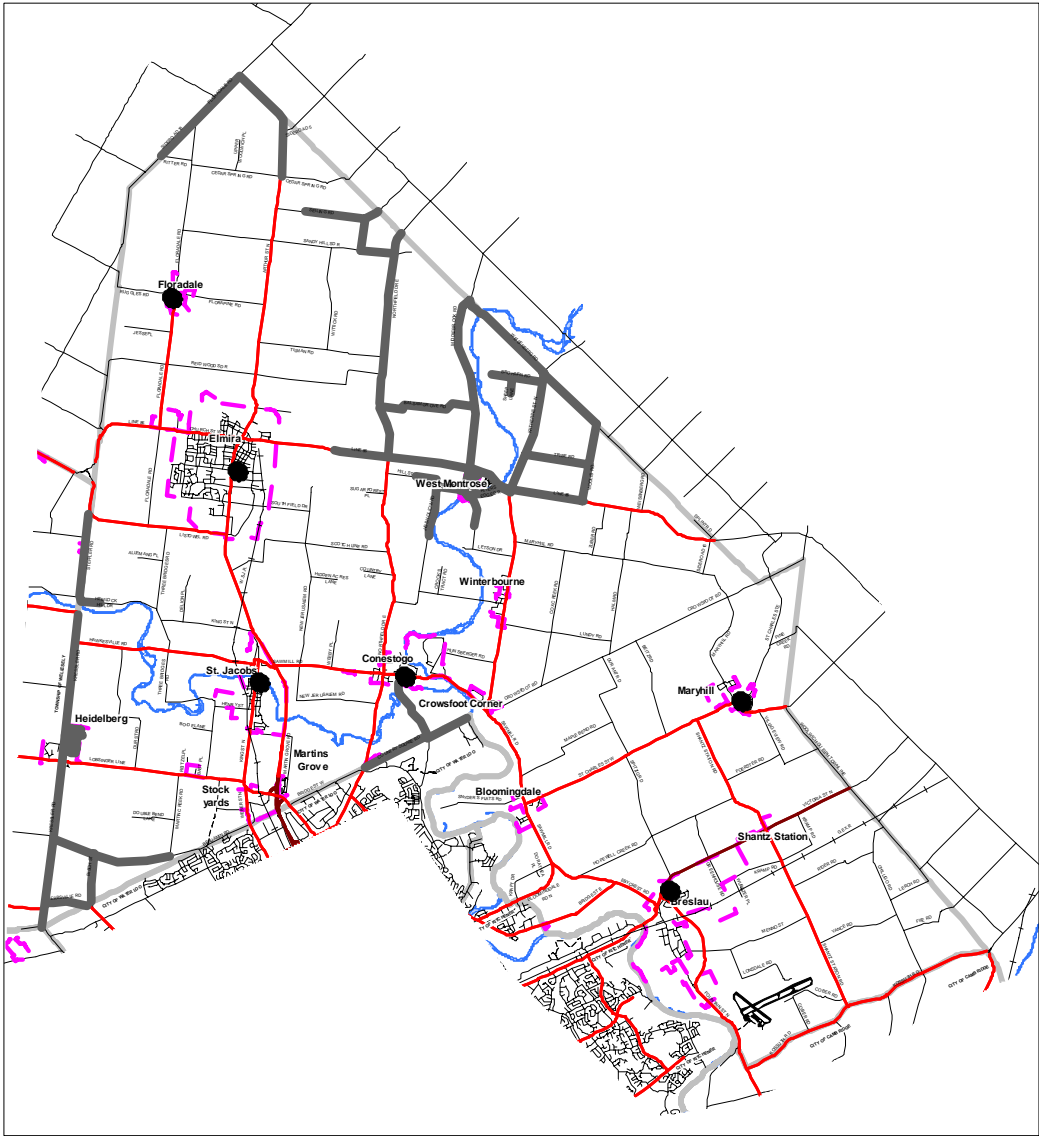

**FIRE RESPONSE TIME
SIX (6) STATION (EXISTING 5 PLUS BRESLAU)
ELMIRA STATION REMAINS UNCHANGED**

Township of Woolwich
Fire Station Scenario
2007

- Comments
- Elmira Station is moved
 - Existing 5 Stations plus Breslau
 - No Service Agreements
 - Maryhill loses 48% of calls

- Area that cannot be serviced in:
- 7 minute travel time
- 10 minute response
- Fire Station